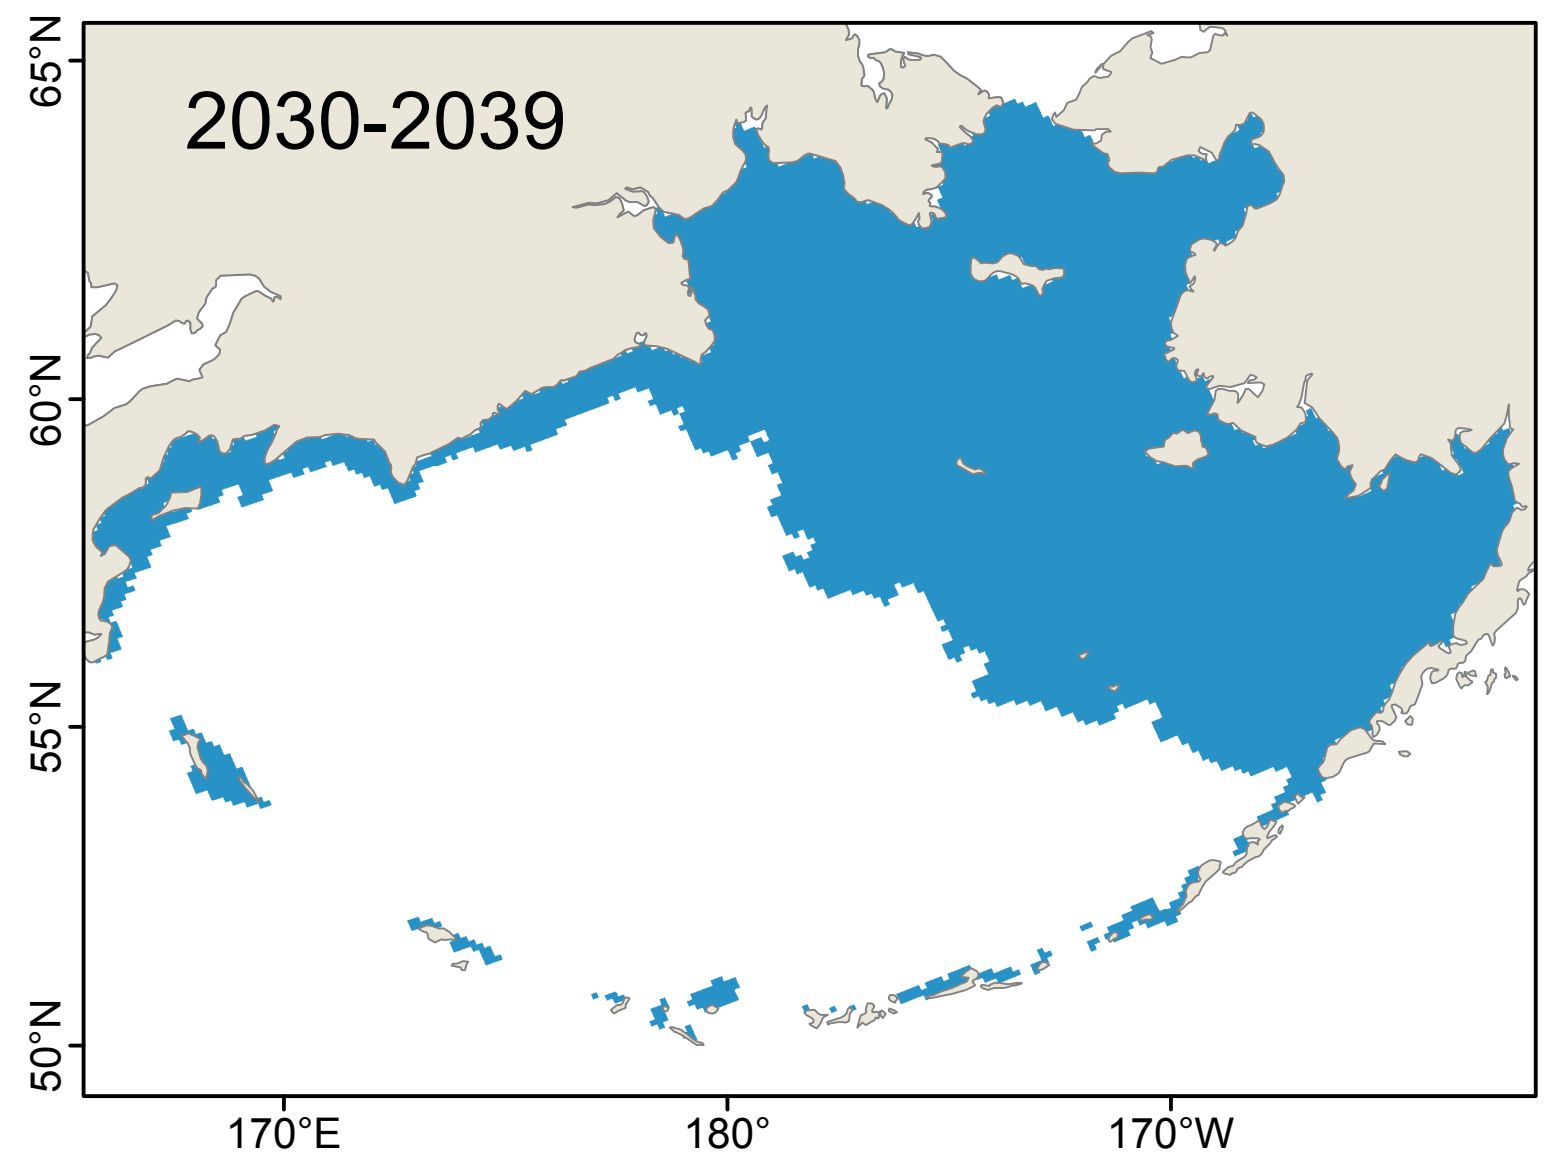

# *Limnoithona tetraspina*: Year-round Survival

Number of years with suitable habitat

**(a) Model: CGCM3-t47**

**(b) Model: ECHO-G**

**(c) Model: MIROC3.2**

# *Limnoithona tetraspina*: Weekly Survival

Average number of weeks of suitable habitat

**(a) Model: CGCM3-t47**

**(b) Model: ECHO-G**

**(c) Model: MIROC3.2**