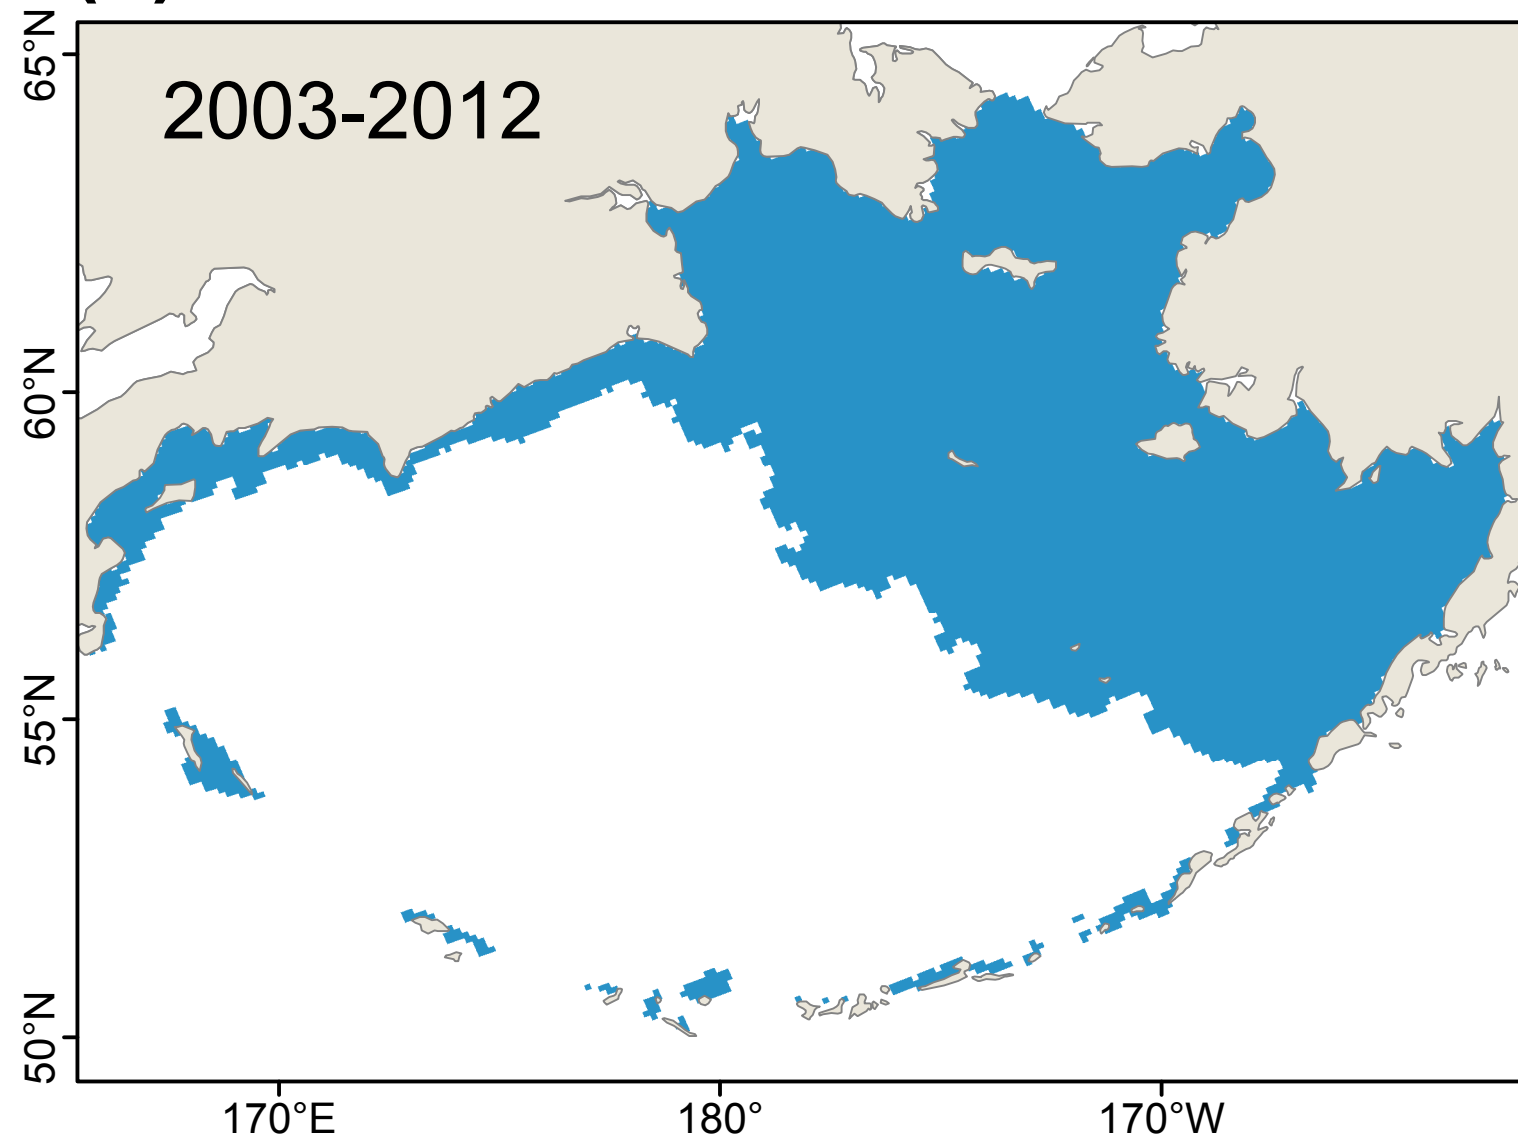

# *Limnoithona tetraspina*: Year-round Survival

Number of years with suitable habitat

**(a) Model: CGCM3-t47**

**(b) Model: ECHO-G**

**(c) Model: MIROC3.2**

# *Limnoithona tetraspina*: Weekly Survival

Average number of weeks of suitable habitat

**(a) Model: CGCM3-t47**

**(b) Model: ECHO-G**

**(c) Model: MIROC3.2**