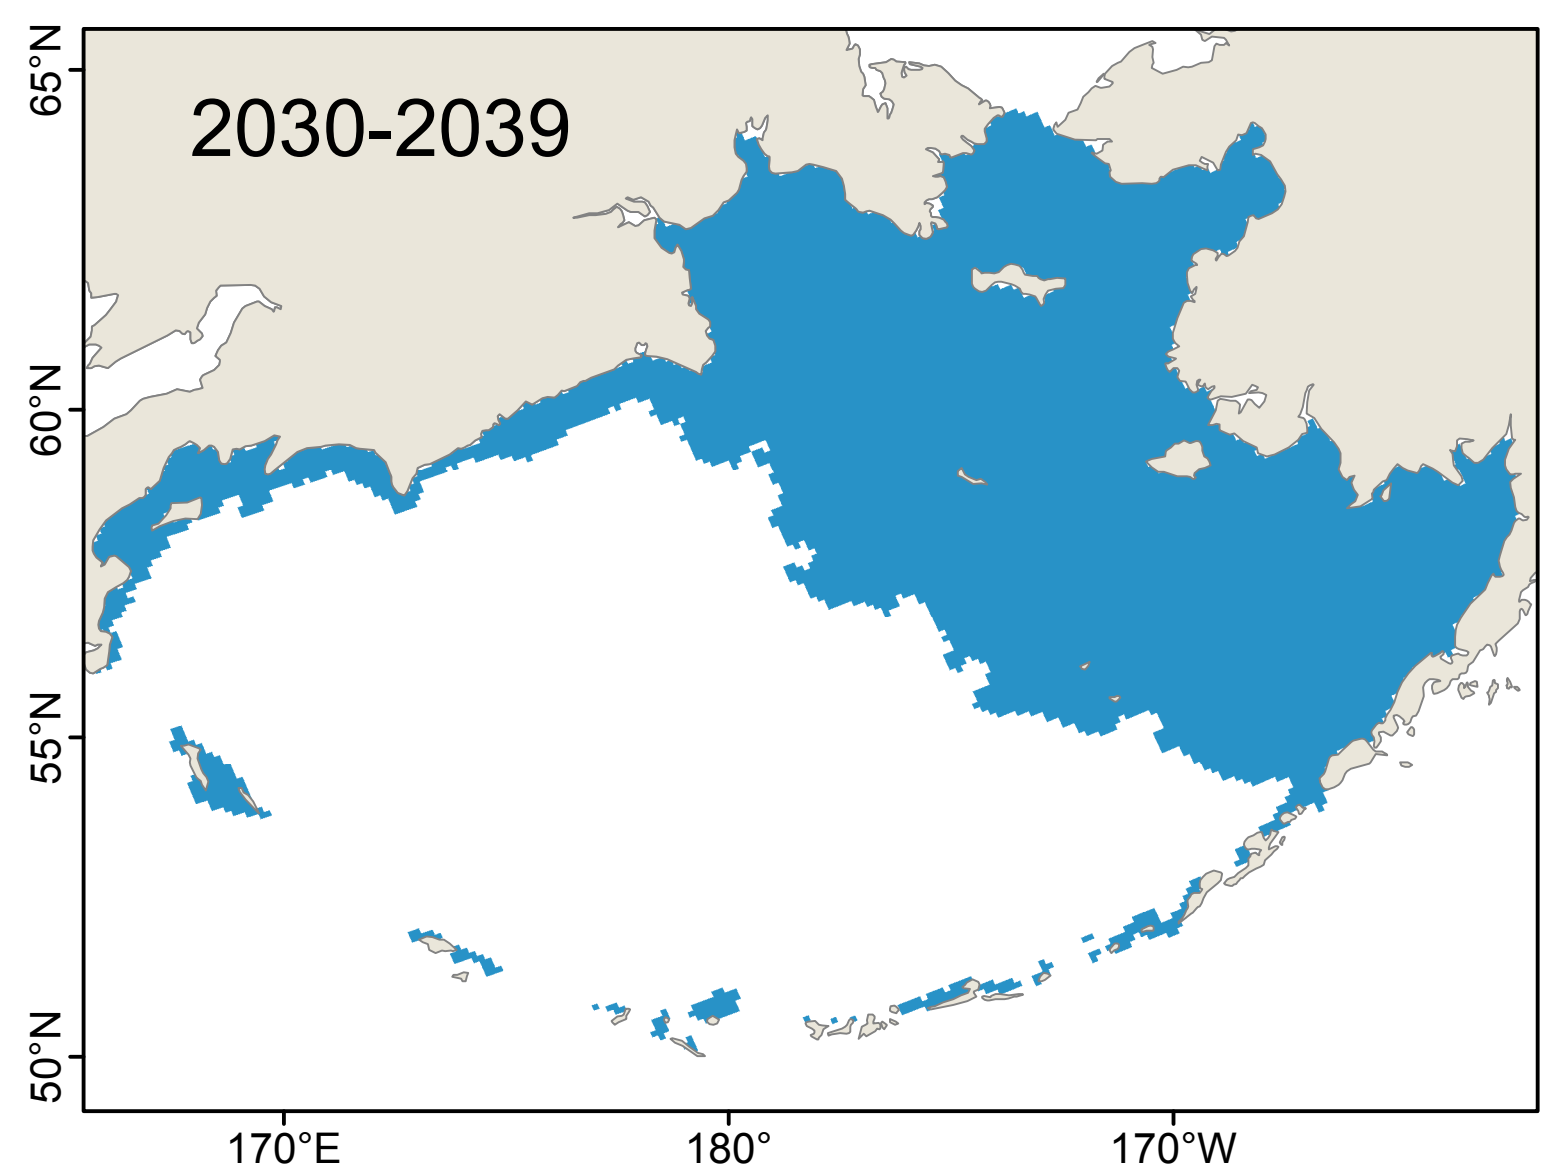

# *Limnoithona tetraspina*: Year-round Survival

Number of years with suitable habitat

**(a) Model: CGCM3-t47**

**(b) Model: ECHO-G**

**(c) Model: MIROC3.2**

# *Limnoithona tetraspina*: Weekly Survival

Average number of weeks of suitable habitat

**(a) Model: CGCM3-t47**

**(b) Model: ECHO-G**

**(c) Model: MIROC3.2**