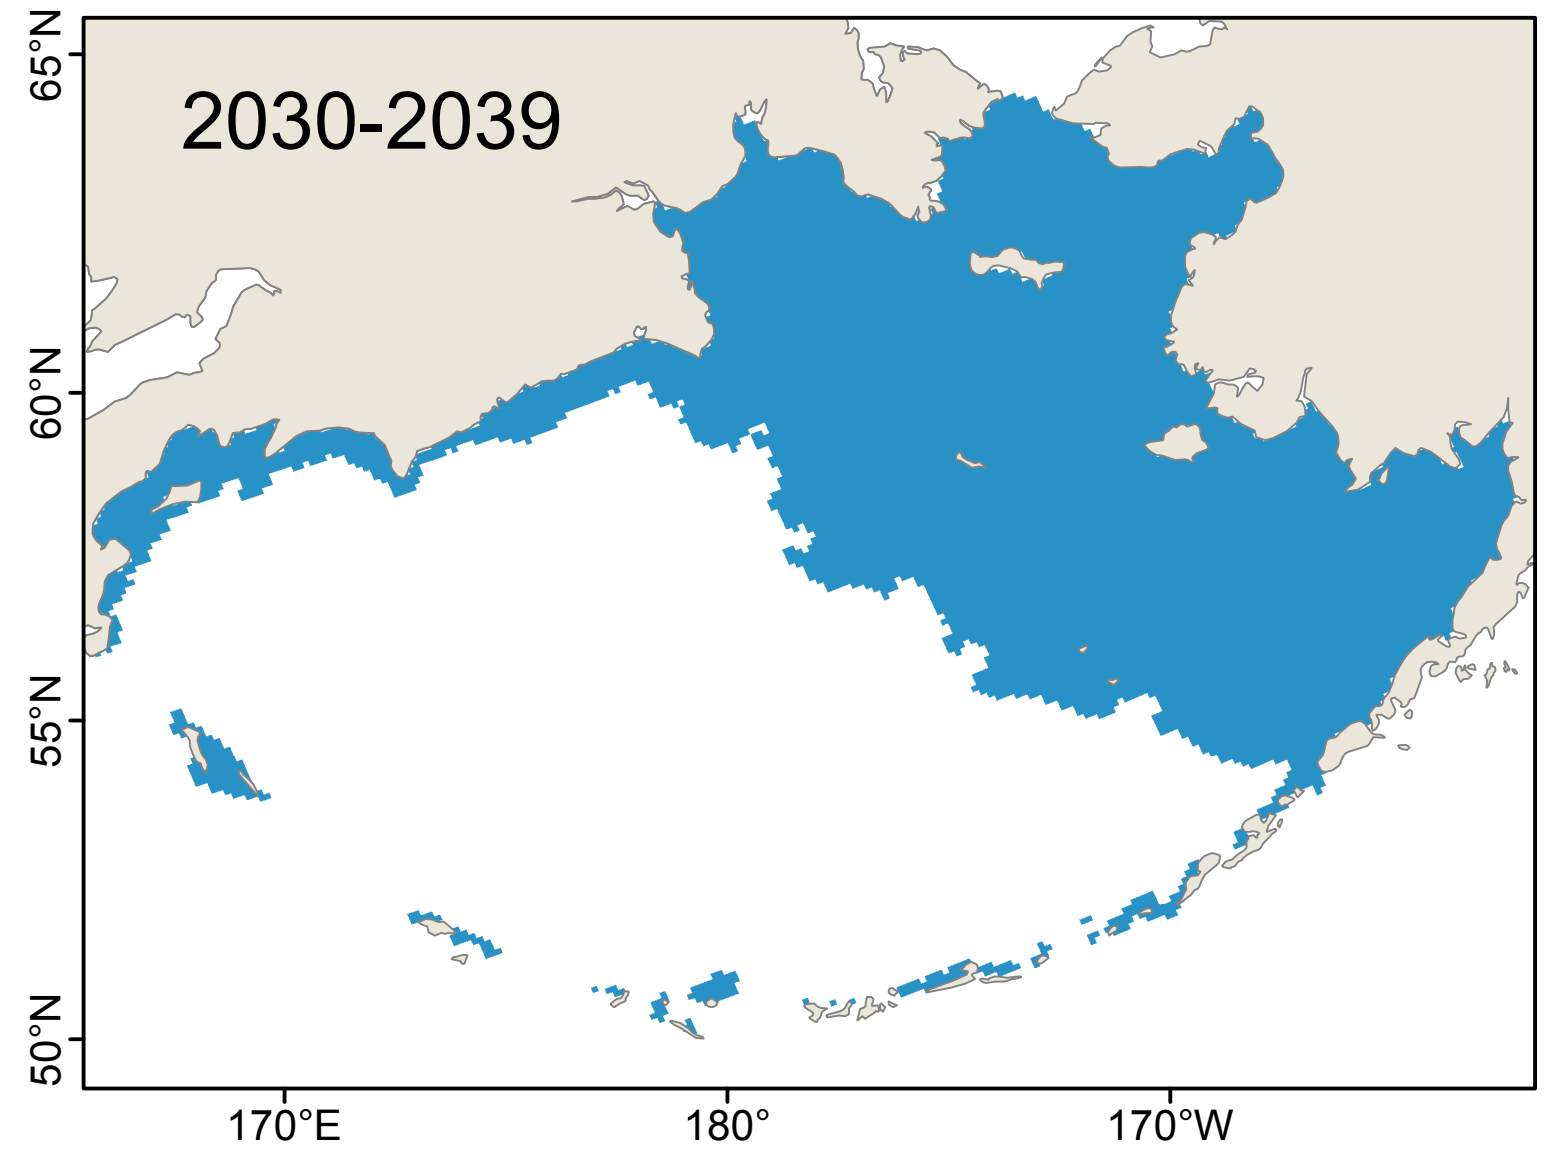

# *Limnoithona tetraspina*: Year-round Survival

Number of years with suitable habitat

**(a) Model: CGCM3-t47**

**(b) Model: ECHO-G**

**(c) Model: MIROC3.2**

# *Limnoithona tetraspina*: Weekly Survival

Average number of weeks of suitable habitat

**(a) Model: CGCM3-t47**

**(b) Model: ECHO-G**

**(c) Model: MIROC3.2**