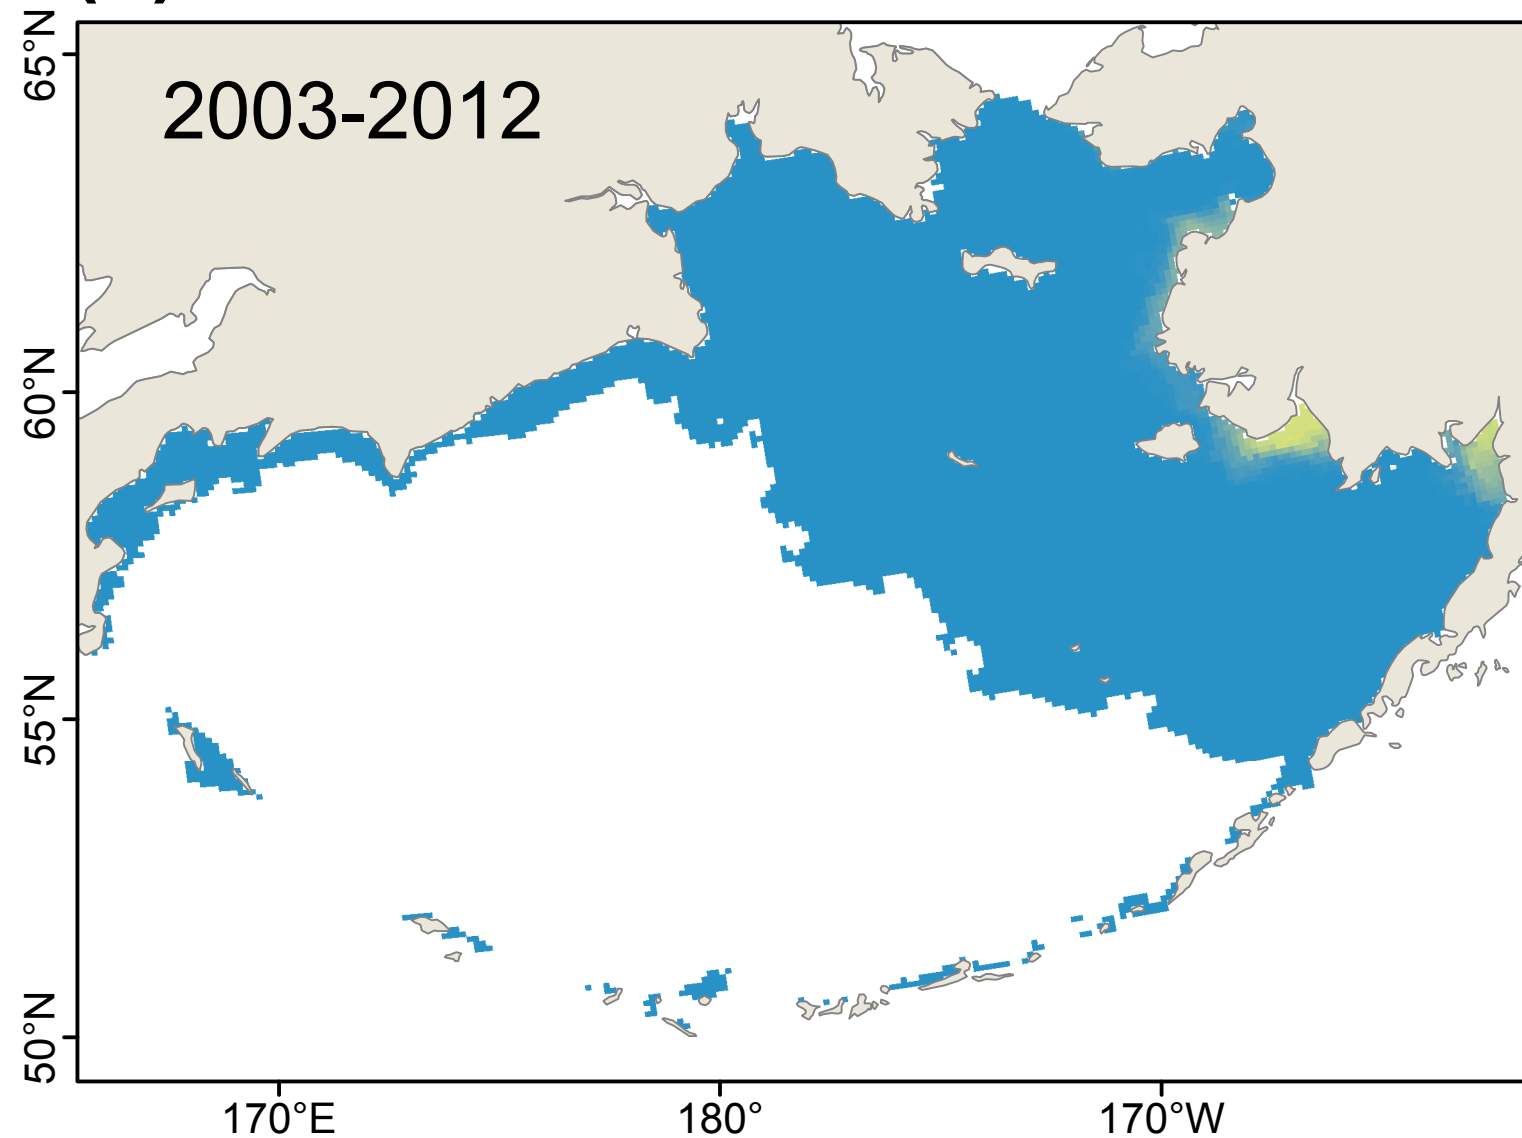

# *Limnoithona tetraspina*: Year-round Survival

Number of years with suitable habitat

**(a) Model: CGCM3-t47**

**(b) Model: ECHO-G**

**(c) Model: MIROC3.2**

# *Limnoithona tetraspina*: Weekly Survival

Average number of weeks of suitable habitat

**(a) Model: CGCM3-t47**

**(b) Model: ECHO-G**

**(c) Model: MIROC3.2**