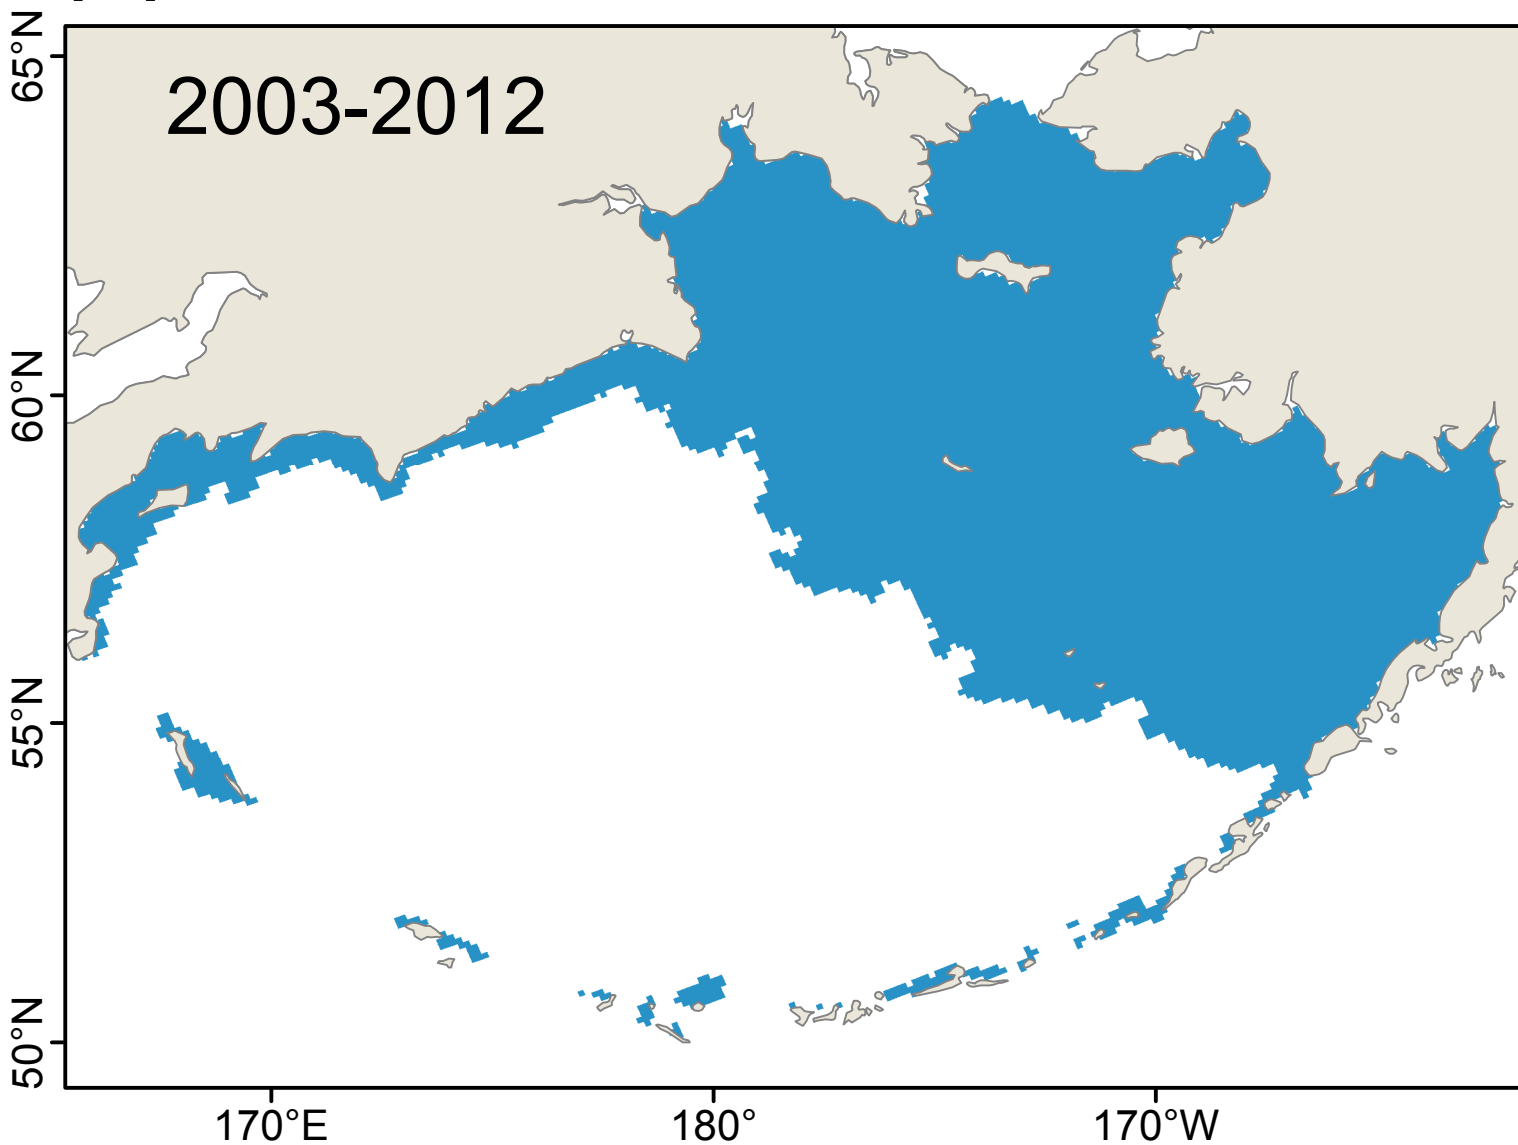

# *Limnoithona tetraspina*: Year-round Survival

Number of years with suitable habitat

**(a) Model: CGCM3-t47**

**(b) Model: ECHO-G**

**(c) Model: MIROC3.2**

# *Limnoithona tetraspina*: Weekly Survival

Average number of weeks of suitable habitat

**(a) Model: CGCM3-t47**

**(b) Model: ECHO-G**

**(c) Model: MIROC3.2**