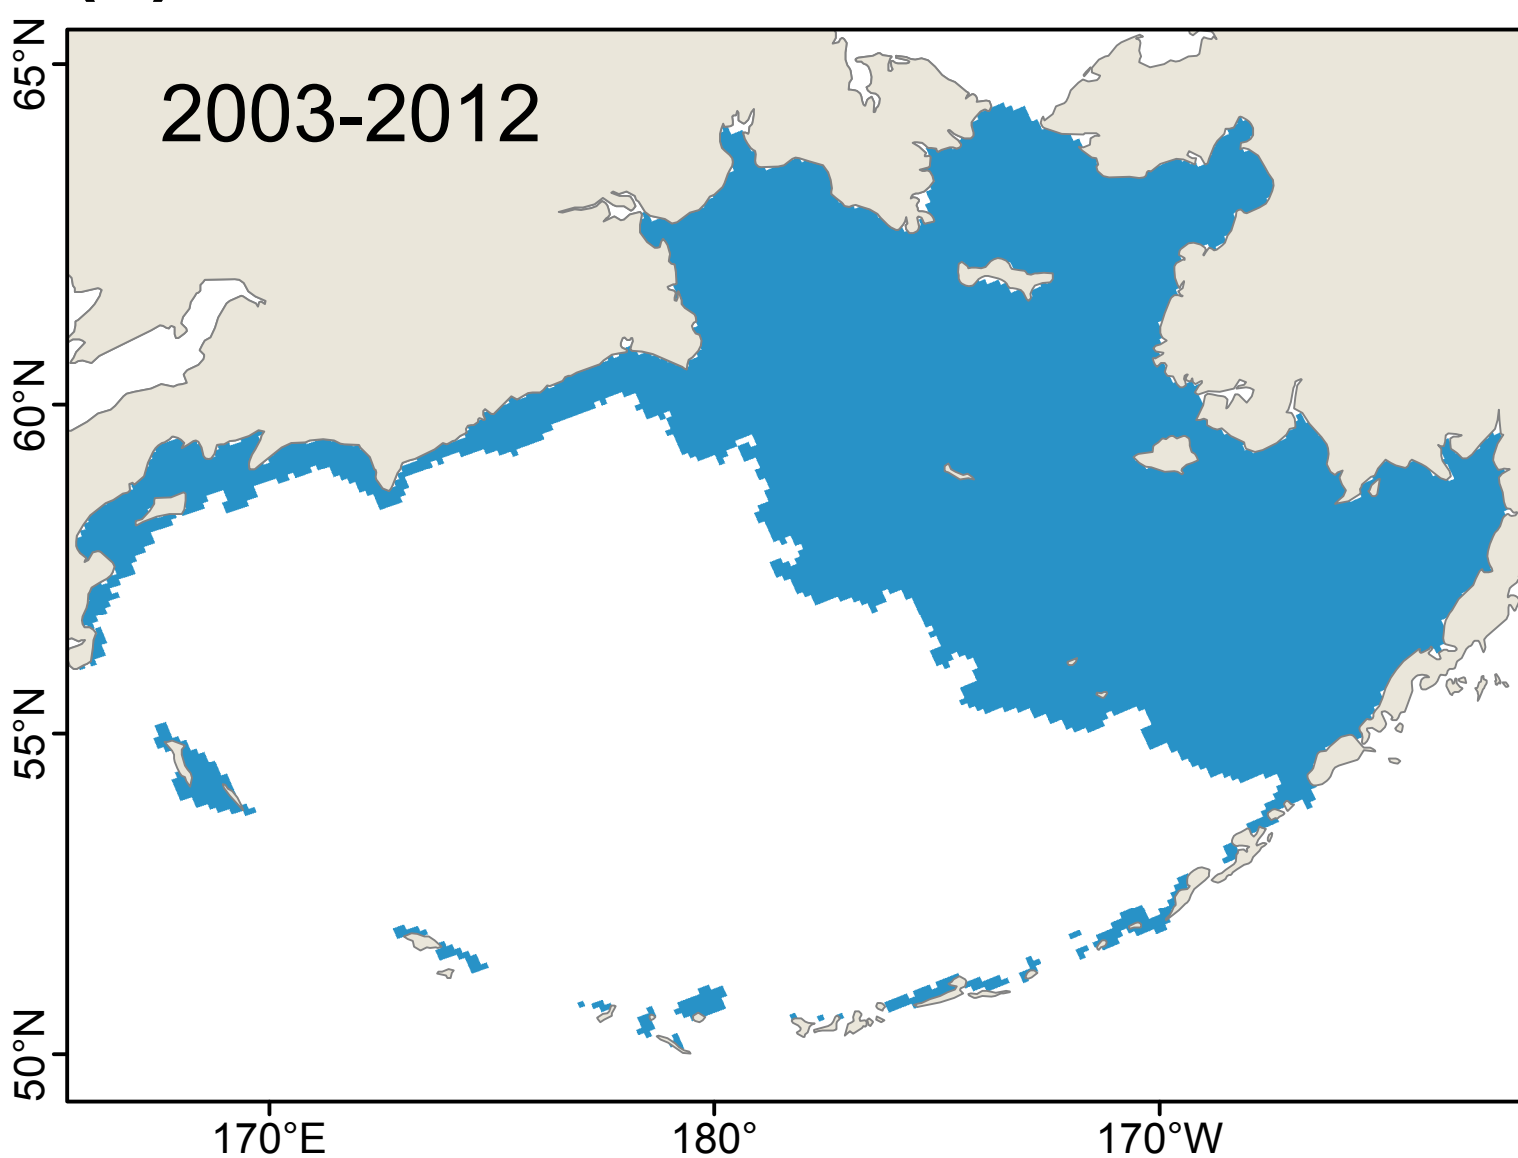

# *Limnoithona tetraspina*: Year-round Survival

Number of years with suitable habitat

**(a) Model: CGCM3-t47**

**(b) Model: ECHO-G**

**(c) Model: MIROC3.2**

# *Limnoithona tetraspina*: Weekly Survival

Average number of weeks of suitable habitat

**(a) Model: CGCM3-t47**

**(b) Model: ECHO-G**

**(c) Model: MIROC3.2**