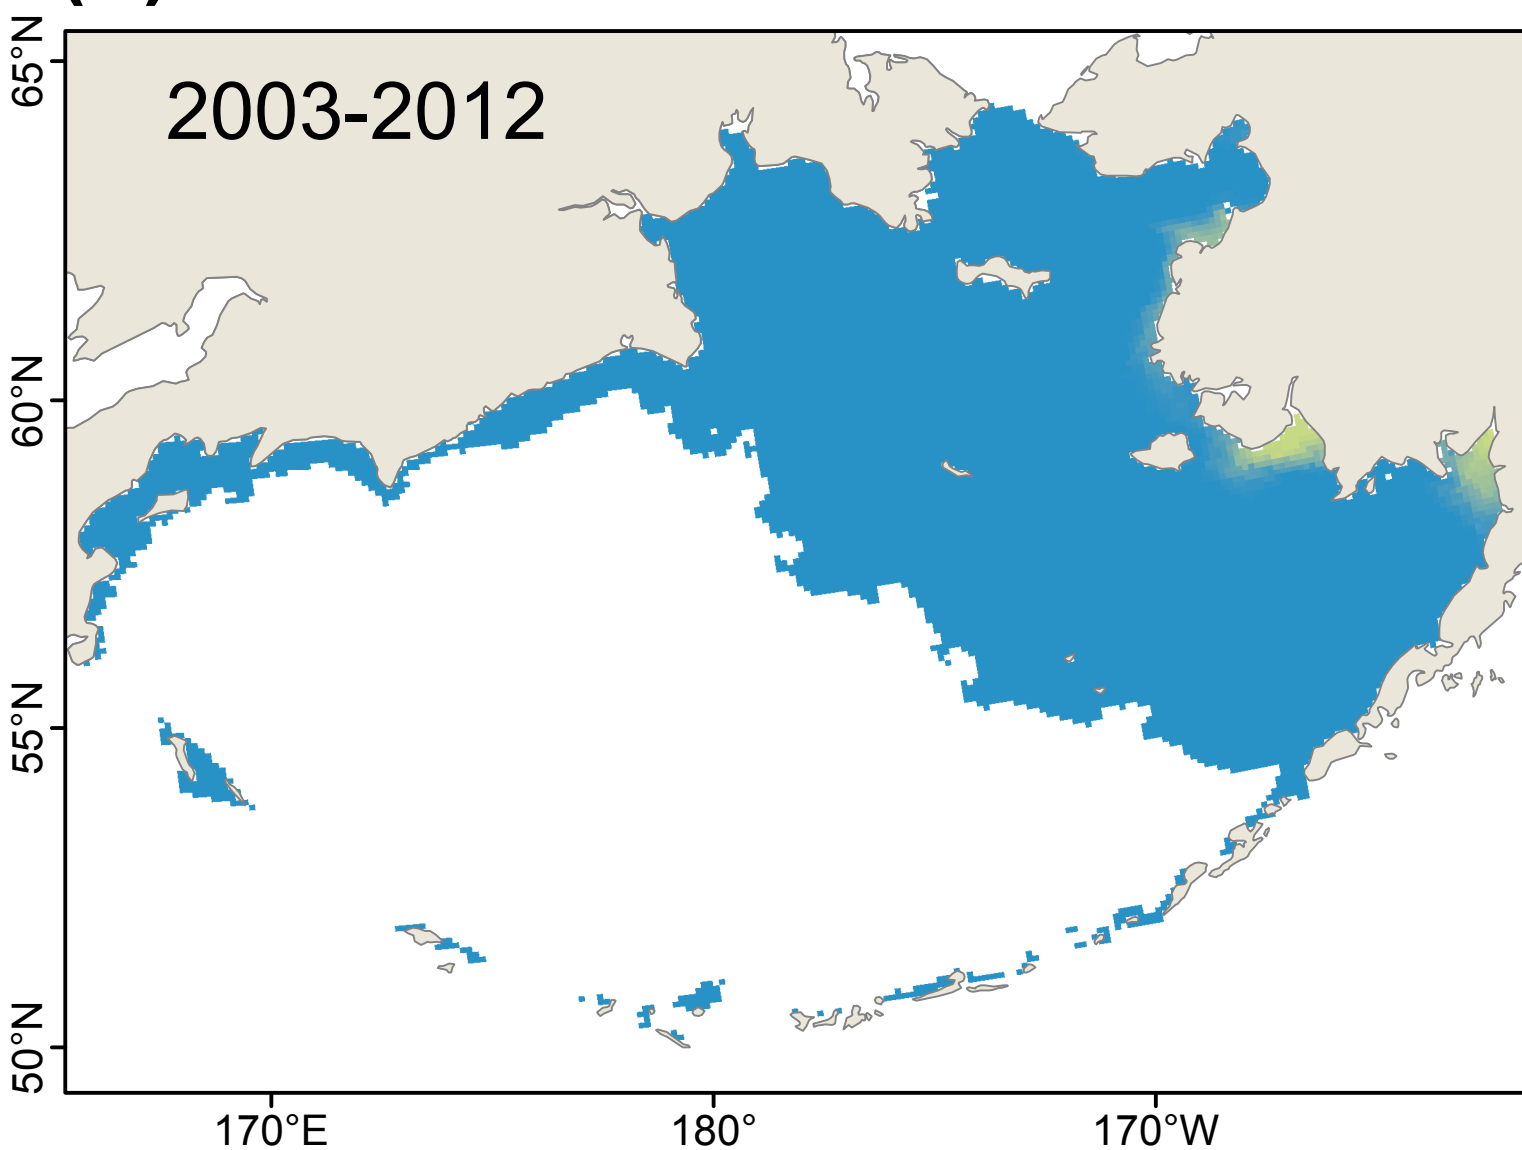

# *Limnoithona tetraspina*: Year-round Survival

Number of years with suitable habitat

**(a) Model: CGCM3-t47**

**(b) Model: ECHO-G**

**(c) Model: MIROC3.2**

# *Limnoithona tetraspina*: Weekly Survival

Average number of weeks of suitable habitat

**(a) Model: CGCM3-t47**

**(b) Model: ECHO-G**

**(c) Model: MIROC3.2**