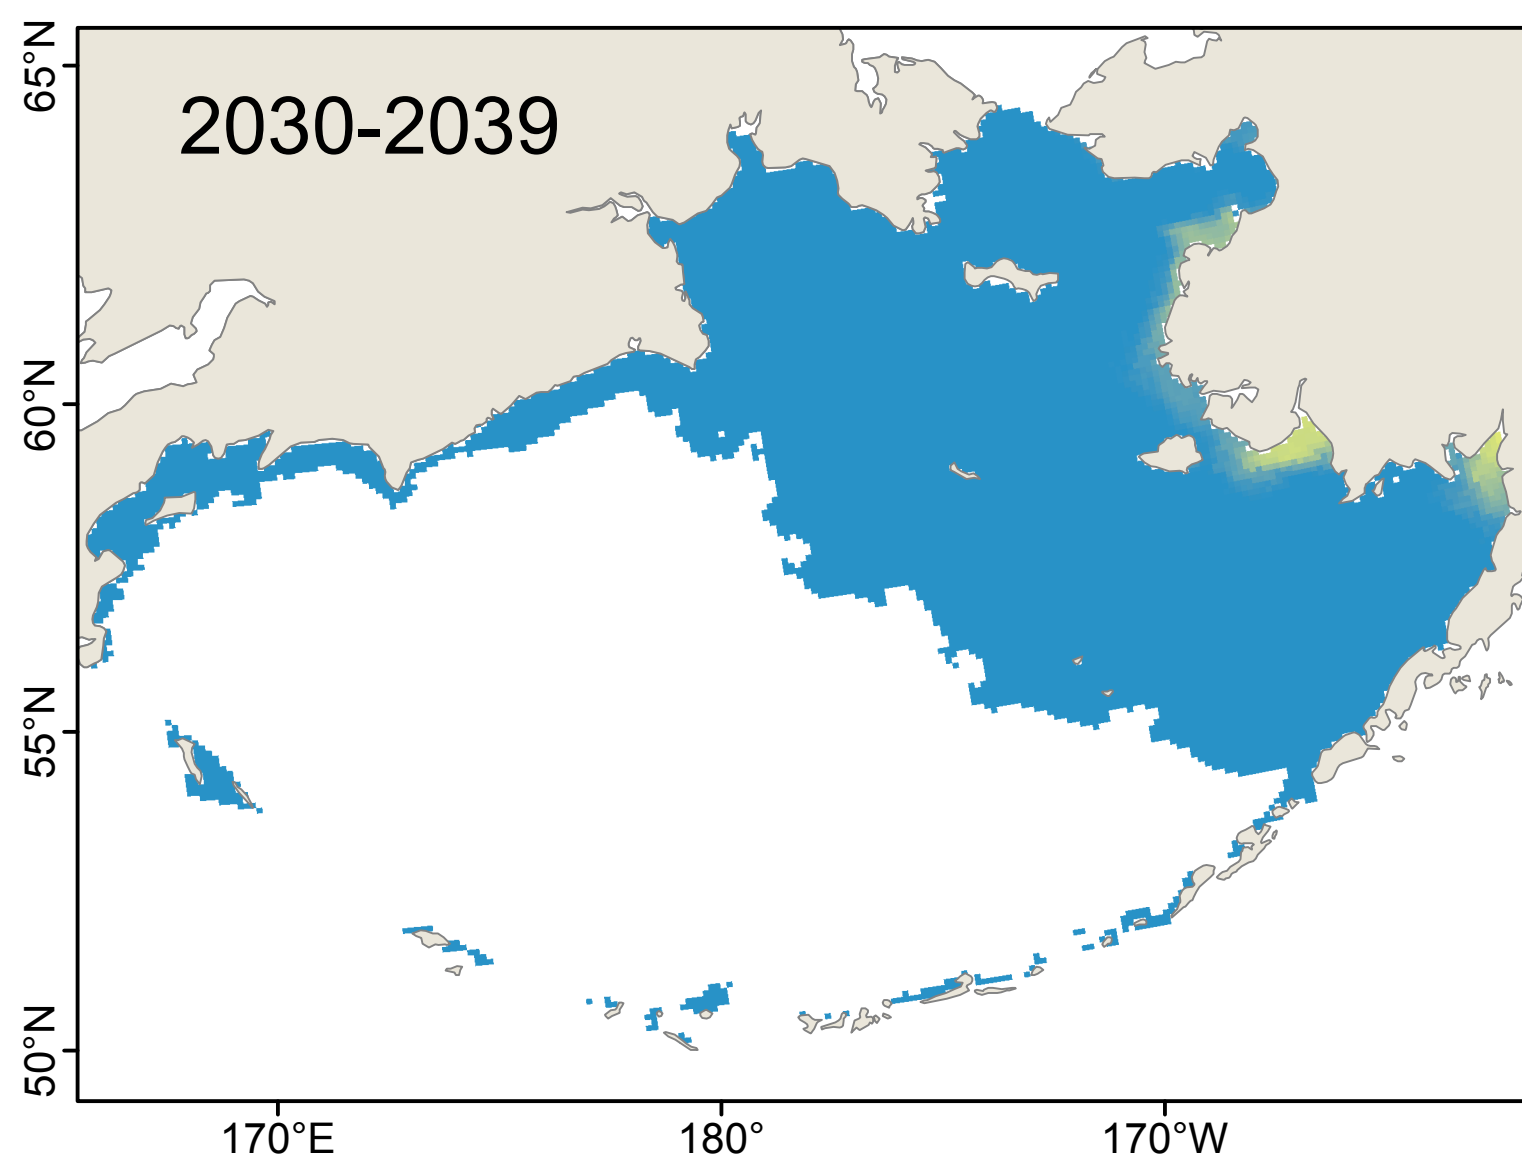

# *Limnoithona tetraspina*: Year-round Survival

Number of years with suitable habitat

**(a) Model: CGCM3-t47**

**(b) Model: ECHO-G**

**(c) Model: MIROC3.2**

# *Limnoithona tetraspina*: Weekly Survival

Average number of weeks of suitable habitat

**(a) Model: CGCM3-t47**

**(b) Model: ECHO-G**

**(c) Model: MIROC3.2**