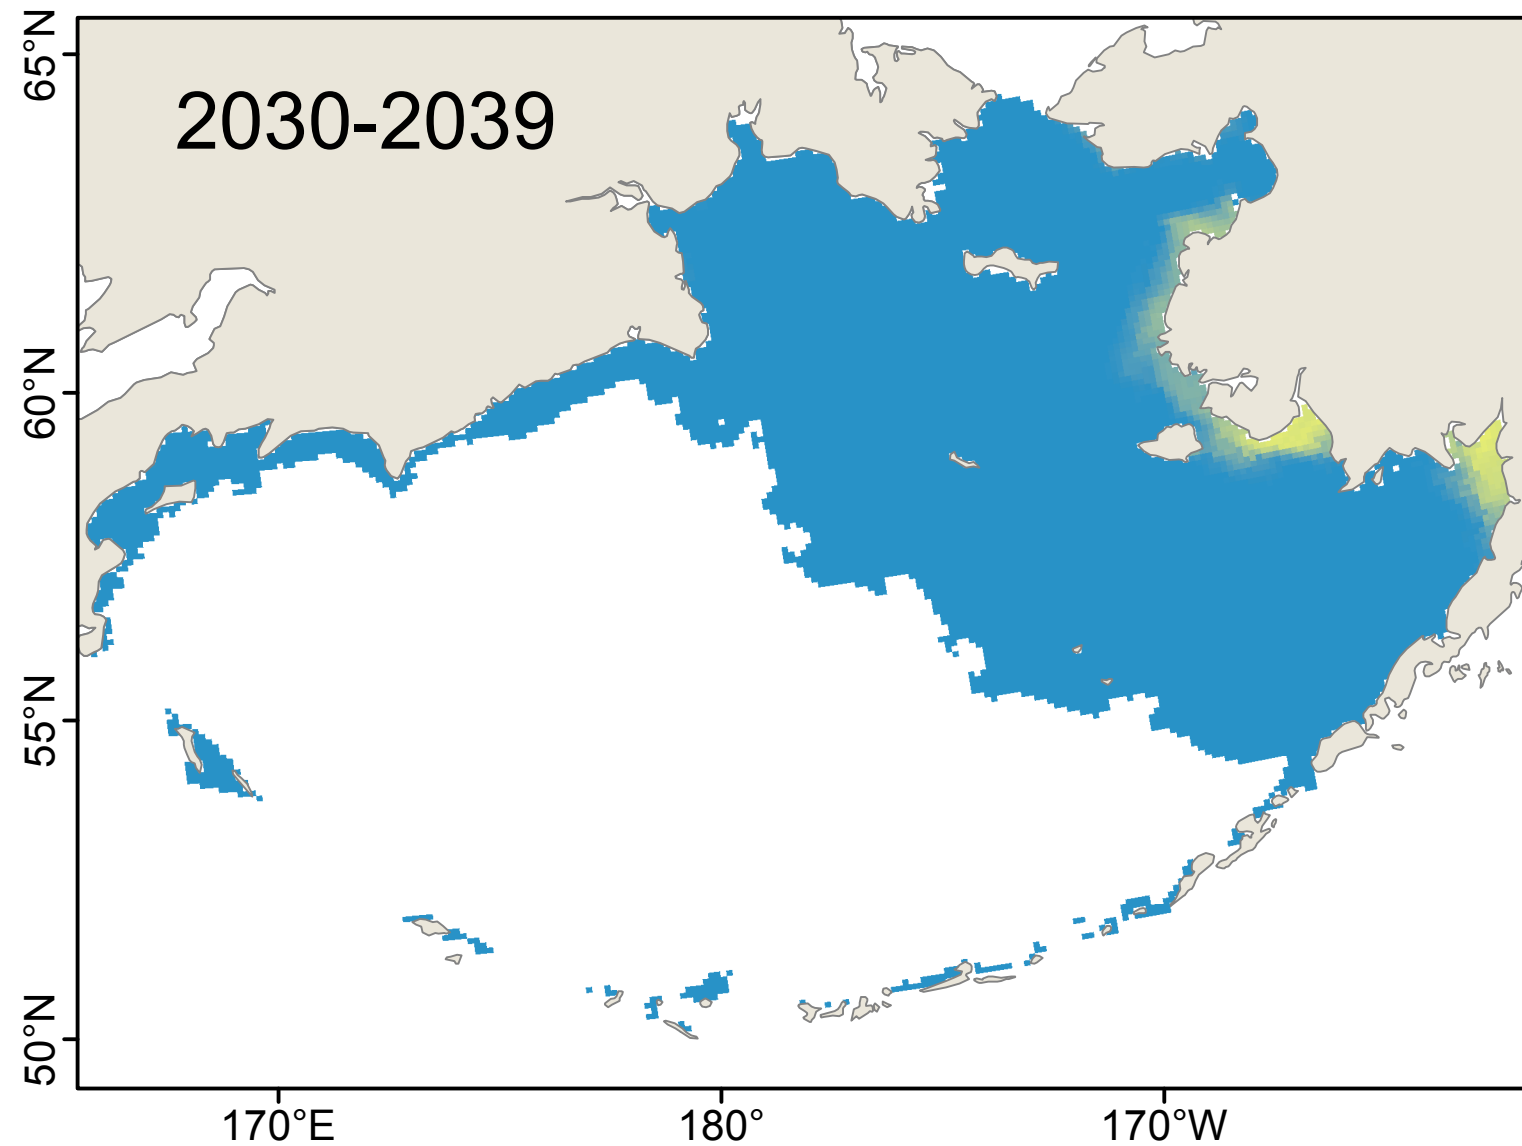

# *Limnoithona tetraspina*: Year-round Survival

Number of years with suitable habitat

**(a) Model: CGCM3-t47**

**(b) Model: ECHO-G**

**(c) Model: MIROC3.2**

# *Limnoithona tetraspina*: Weekly Survival

Average number of weeks of suitable habitat

**(a) Model: CGCM3-t47**

**(b) Model: ECHO-G**

**(c) Model: MIROC3.2**