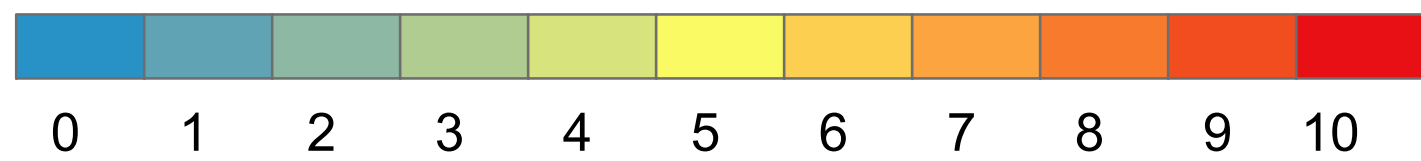

# *Limnoithona tetraspina*: Year-round Survival

Number of years with suitable habitat

**(a) Model: CGCM3-t47**

**(b) Model: ECHO-G**

**(c) Model: MIROC3.2**

# *Limnoithona tetraspina*: Weekly Survival

Average number of weeks of suitable habitat

**(a) Model: CGCM3-t47**

**(b) Model: ECHO-G**

**(c) Model: MIROC3.2**