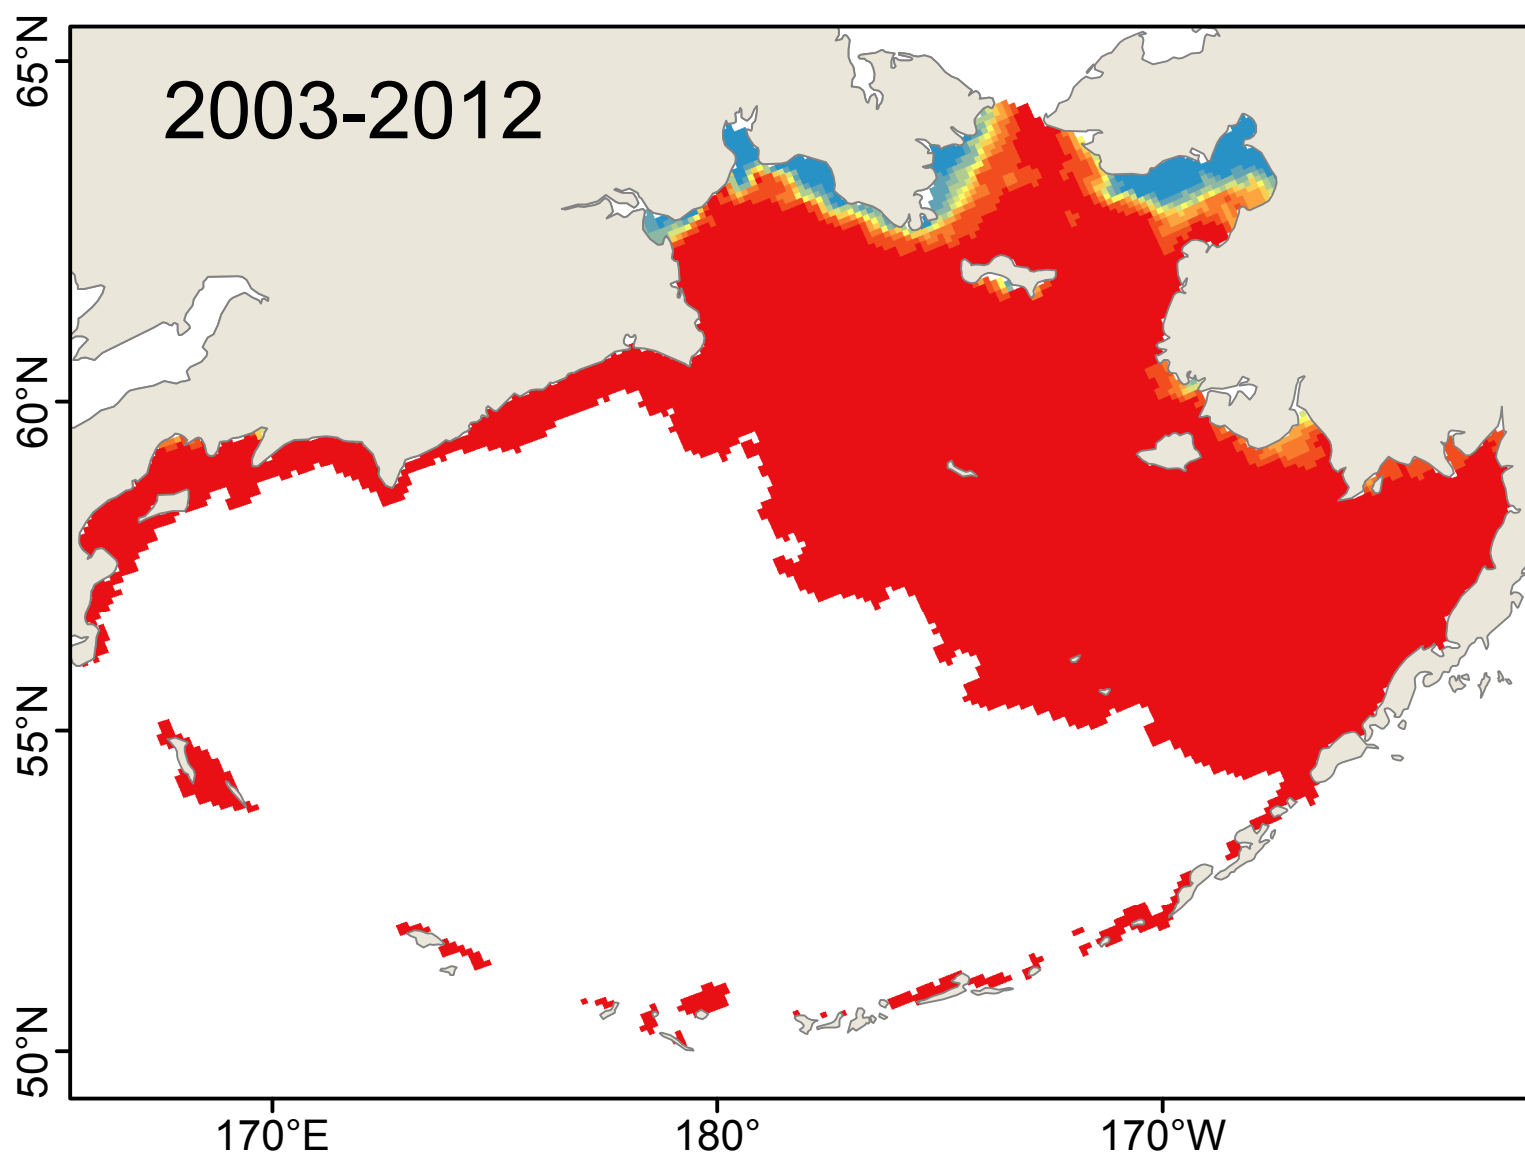

Jassa marmorata: Year-round Survival

Number of years with suitable habitat

(a) Model: CGCM3-t47

(b) Model: ECHO-G

(c) Model: MIROC3.2

Jassa marmorata: Weekly Survival

Average number of weeks of suitable habitat