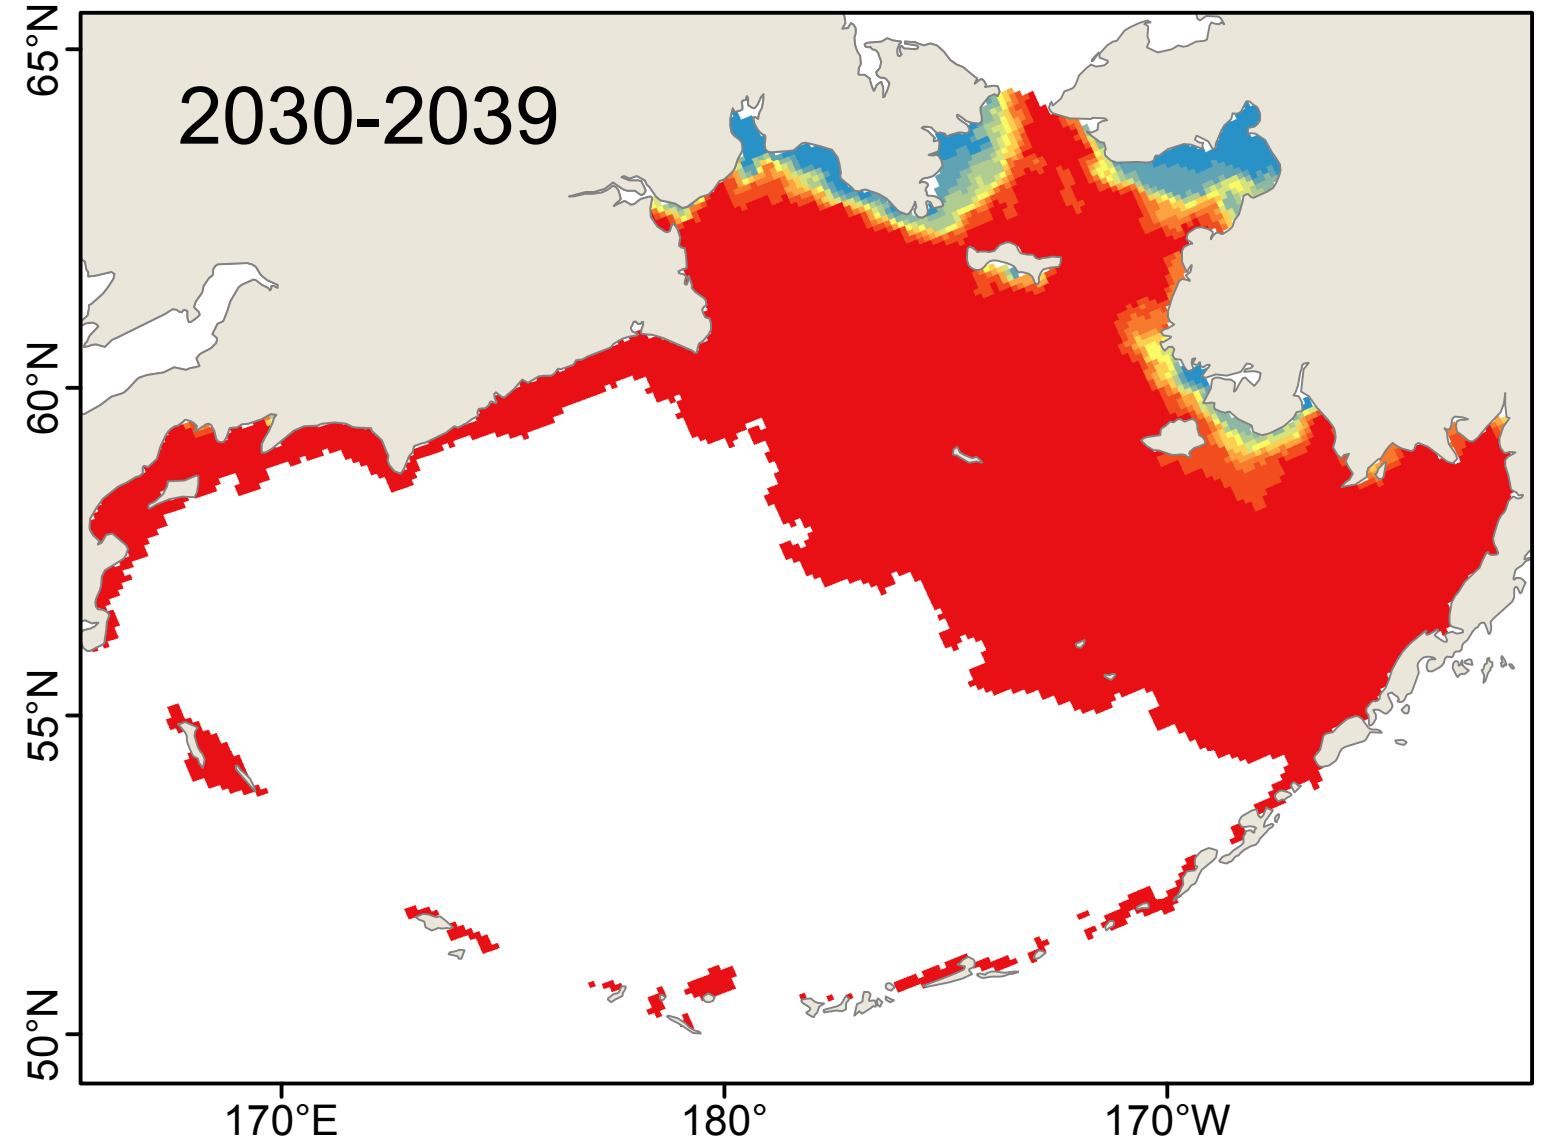

Jassa marmorata: Year-round Survival

Number of years with suitable habitat

(a) Model: CGCM3-t47

(b) Model: ECHO-G

(c) Model: MIROC3.2

Jassa marmorata: Weekly Survival

Average number of weeks of suitable habitat