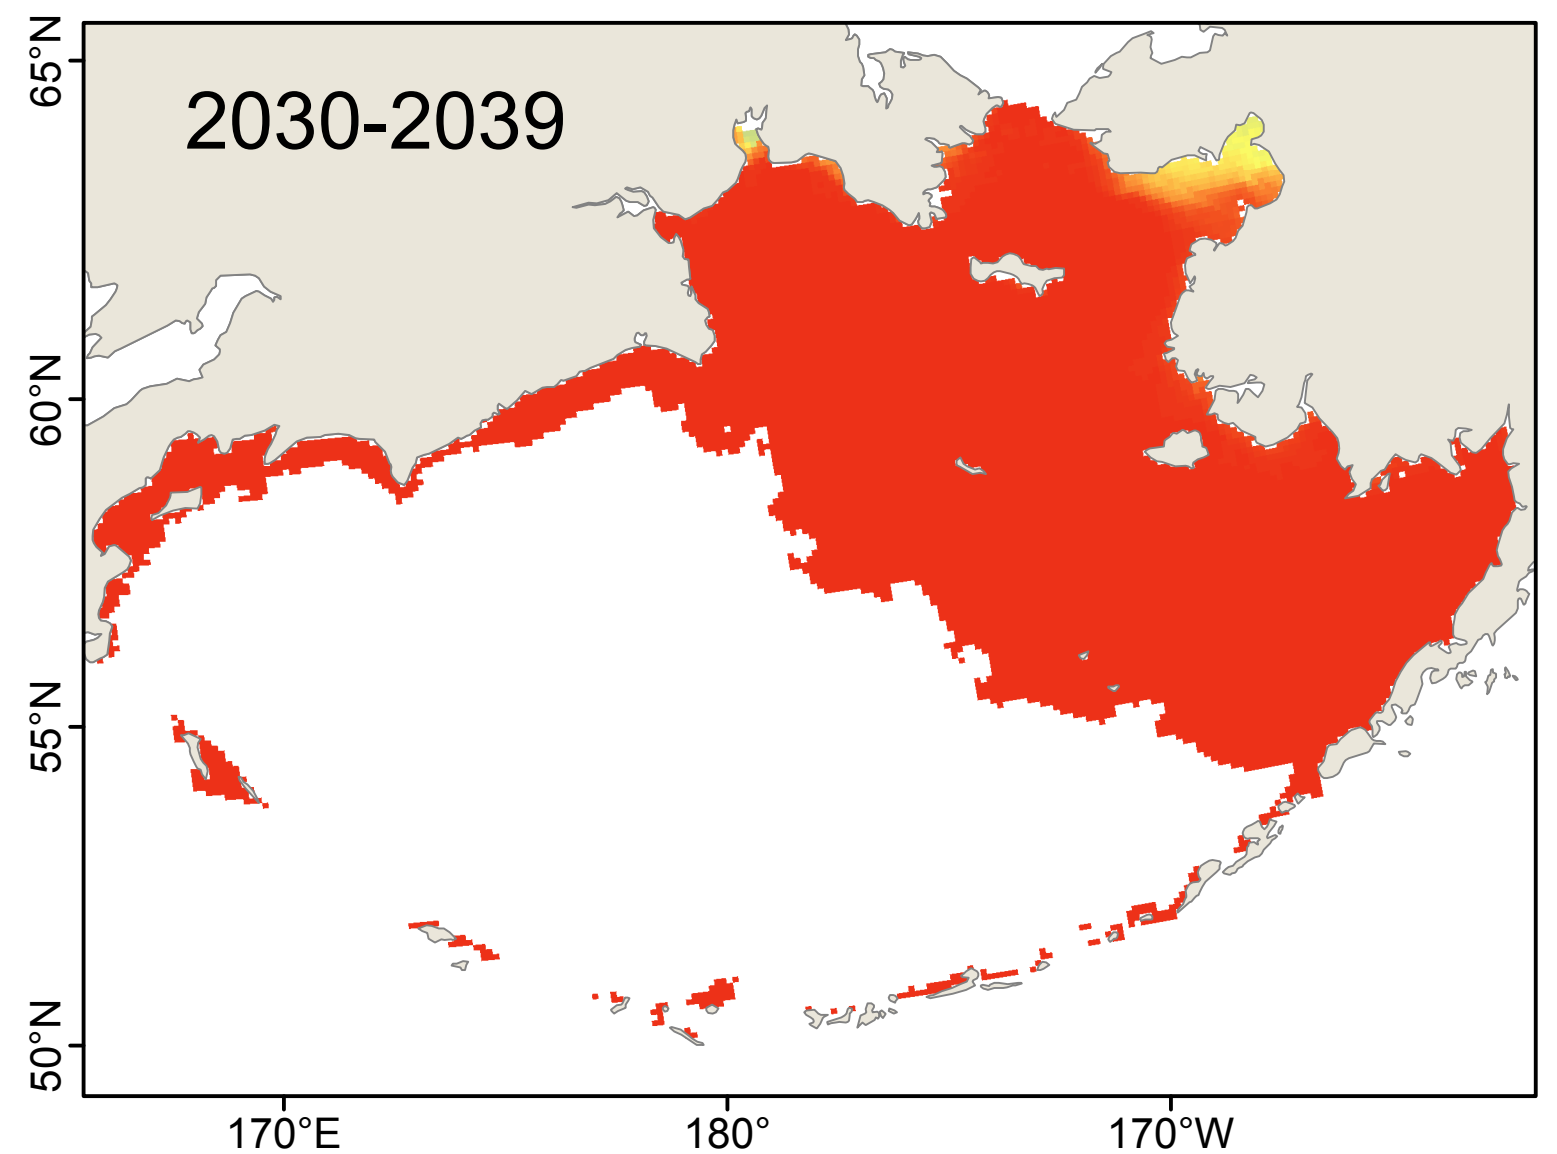

(b) Model: ECHO-G