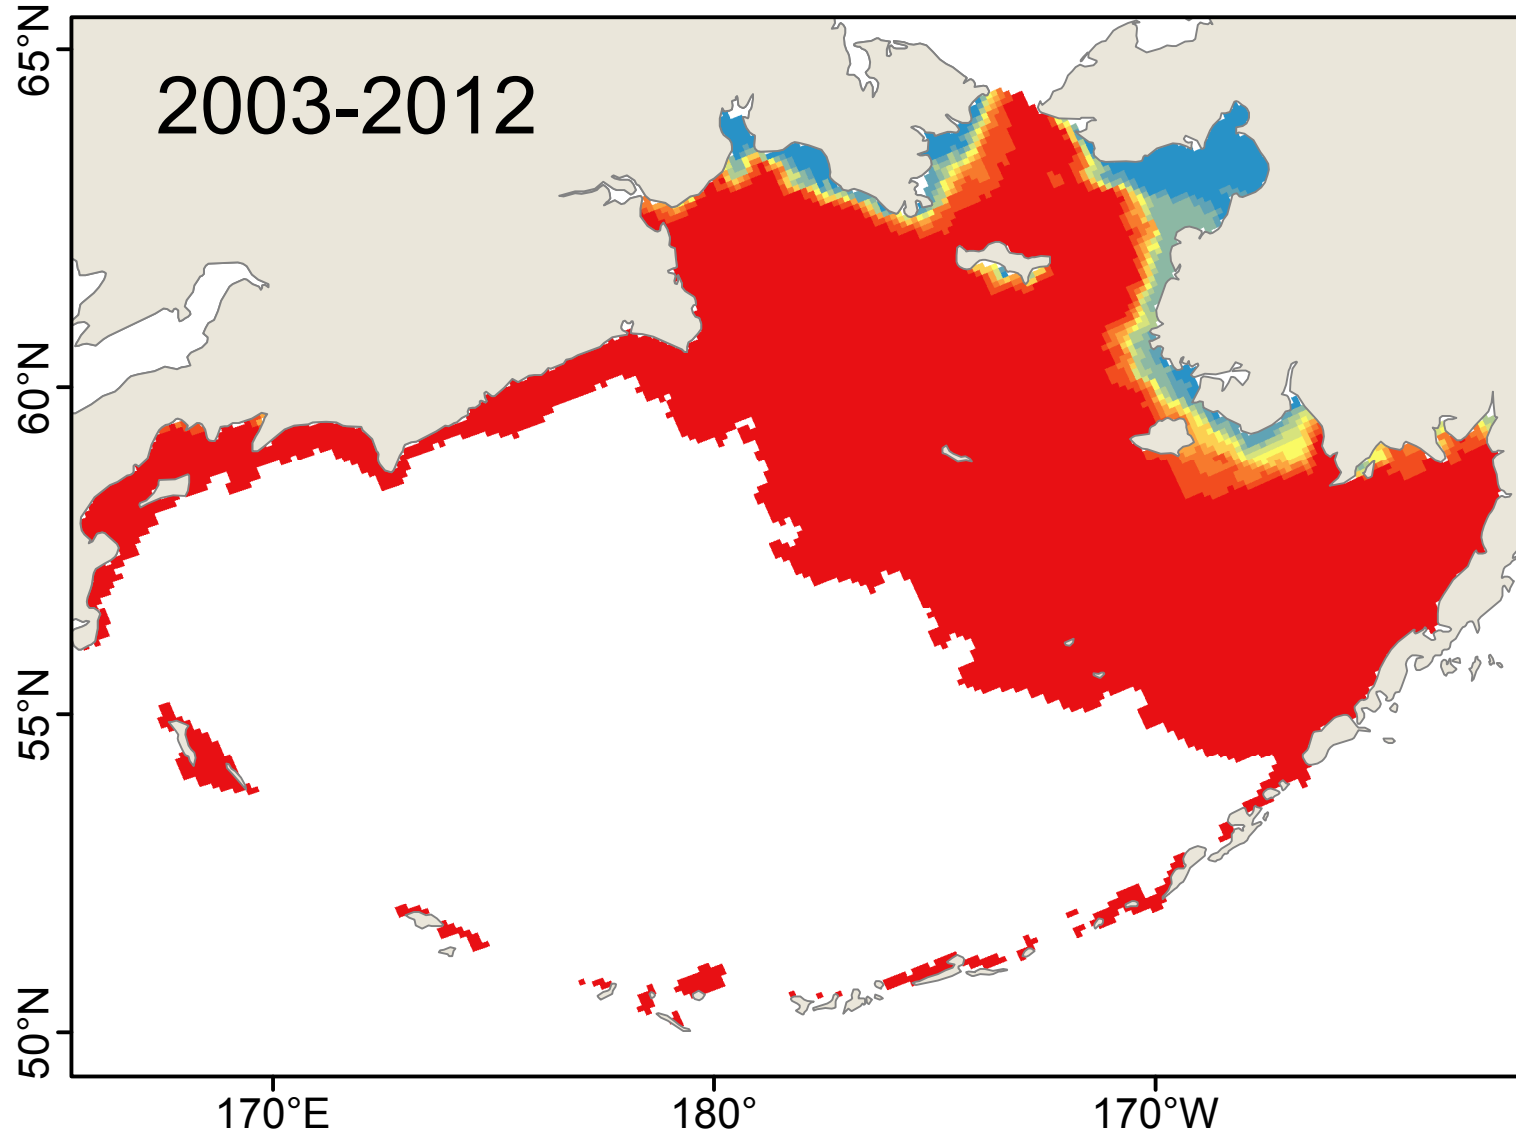

Jassa marmorata: Year-round Survival

Number of years with suitable habitat

(a) Model: CGCM3-t47

(b) Model: ECHO-G

(c) Model: MIROC3.2

Jassa marmorata: Weekly Survival

Average number of weeks of suitable habitat