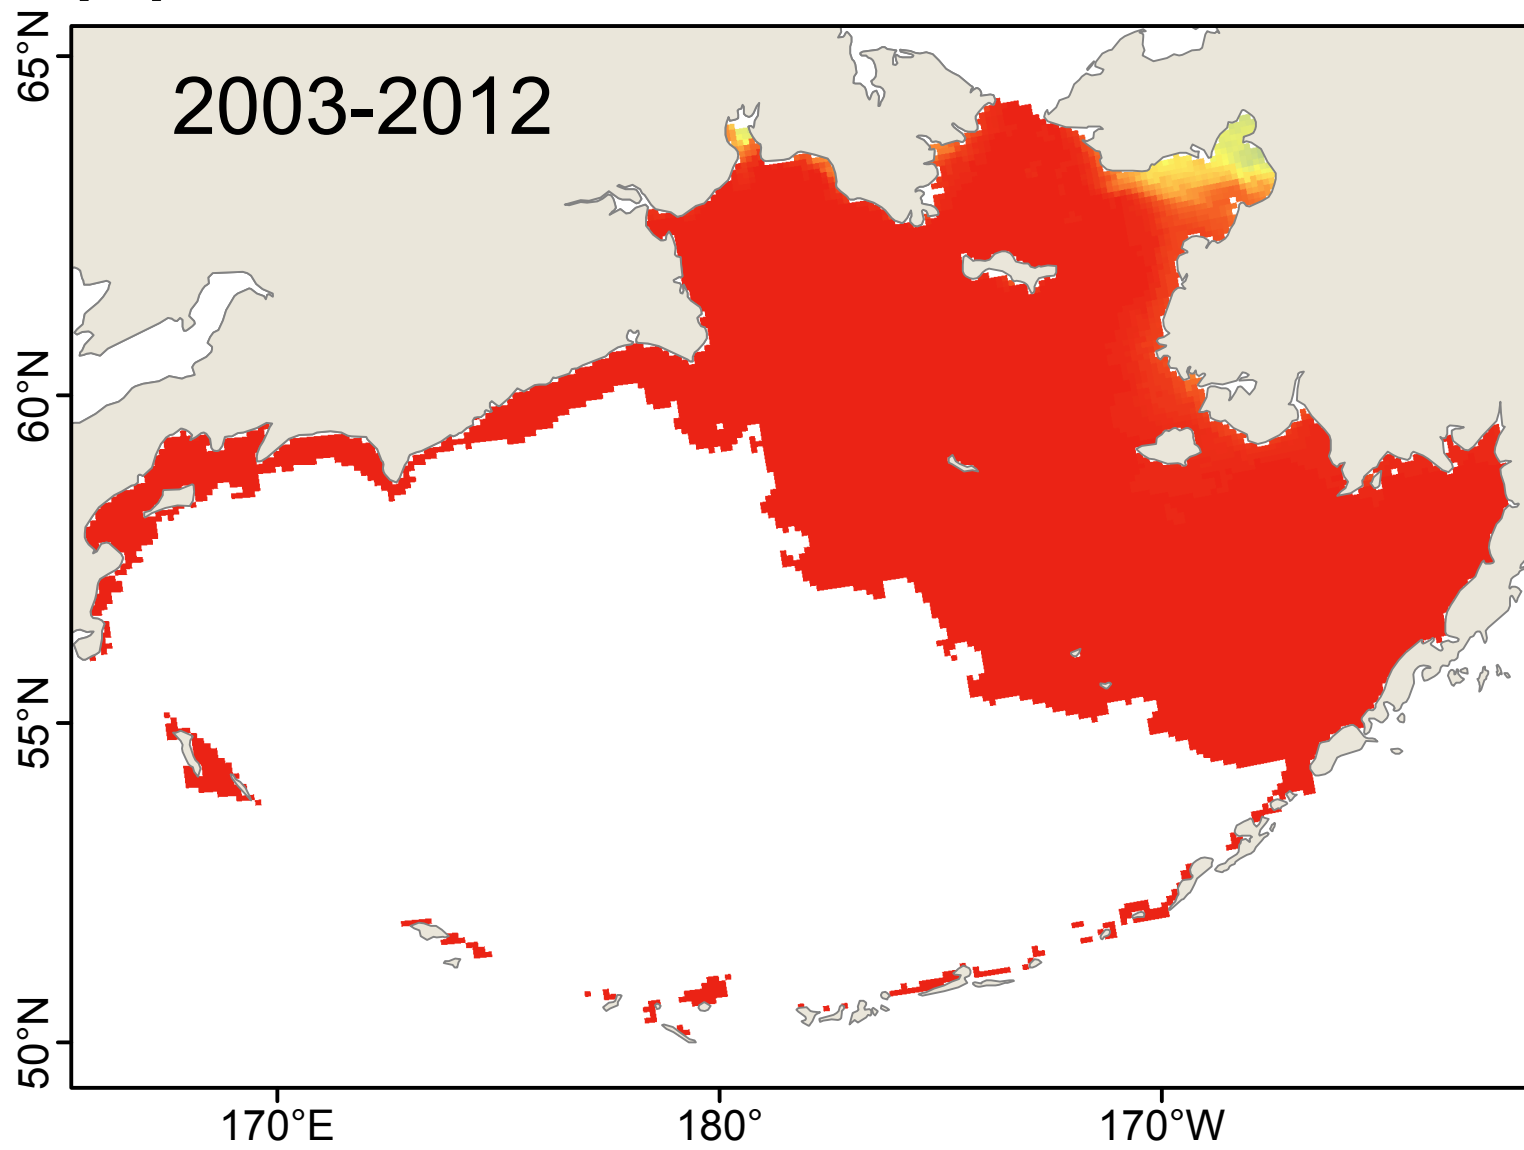

(b) Model: ECHO-G