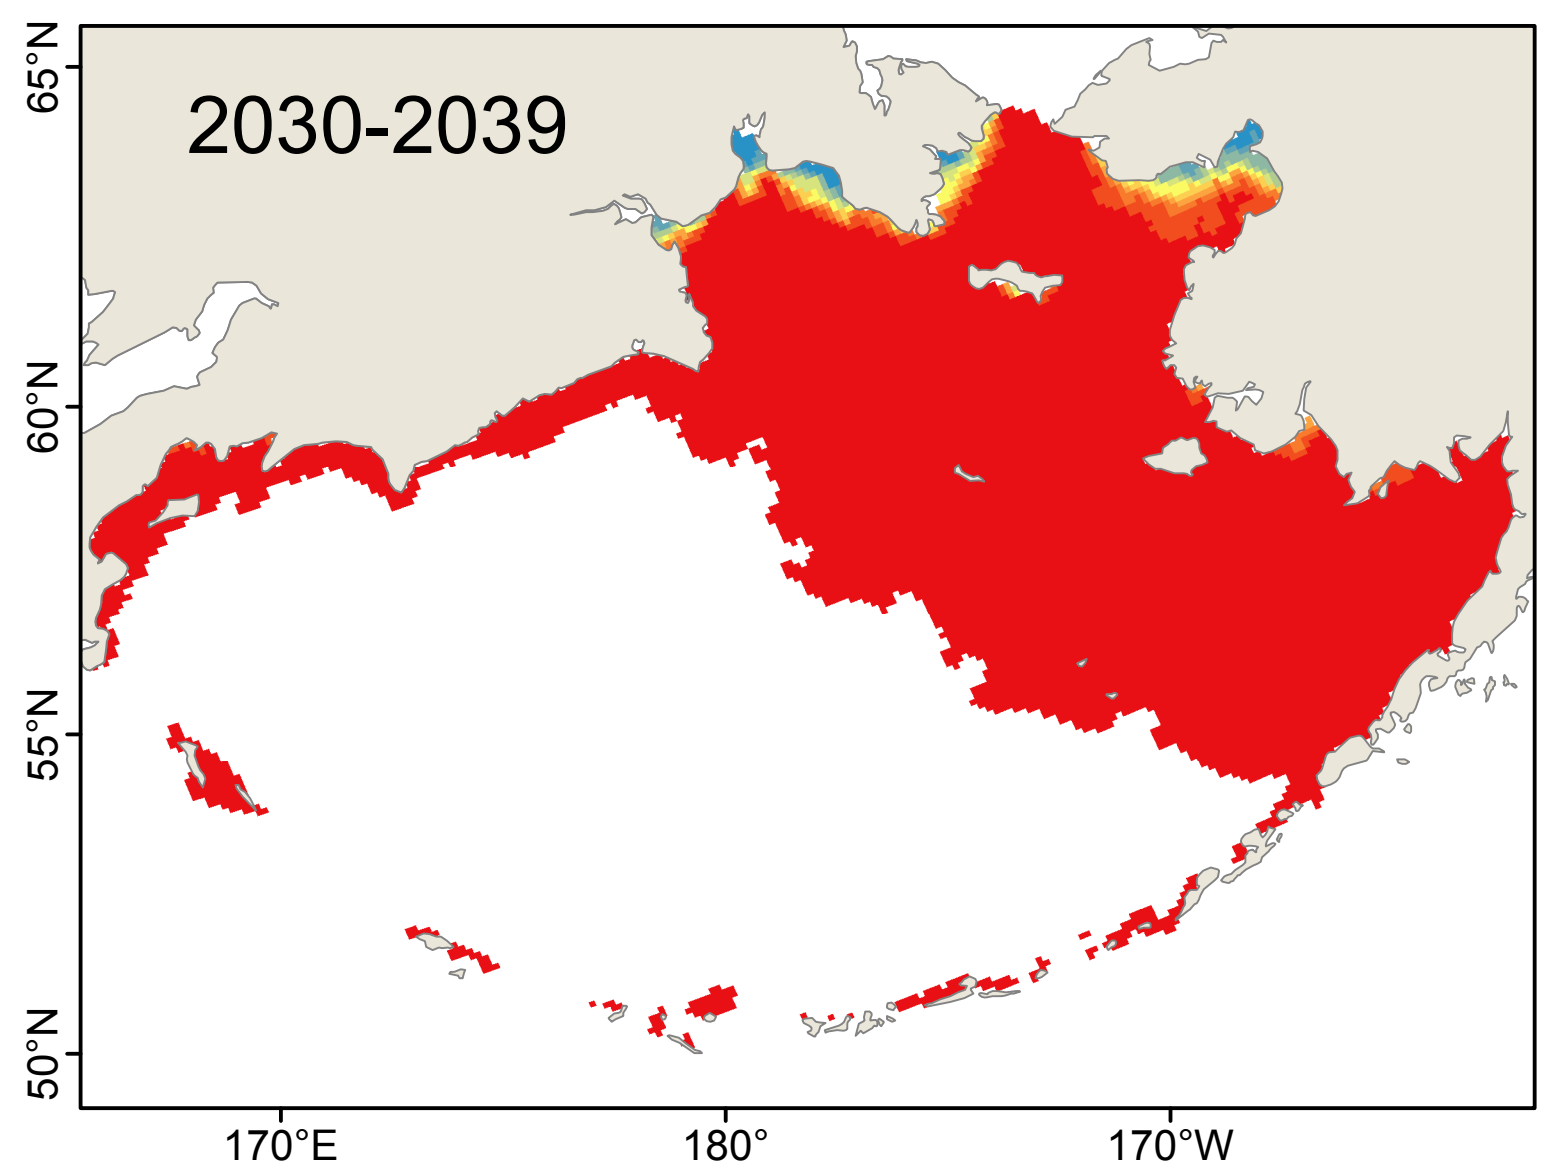

Jassa marmorata: Year-round Survival

Number of years with suitable habitat

(a) Model: CGCM3-t47

(b) Model: ECHO-G

(c) Model: MIROC3.2

Jassa marmorata: Weekly Survival

Average number of weeks of suitable habitat