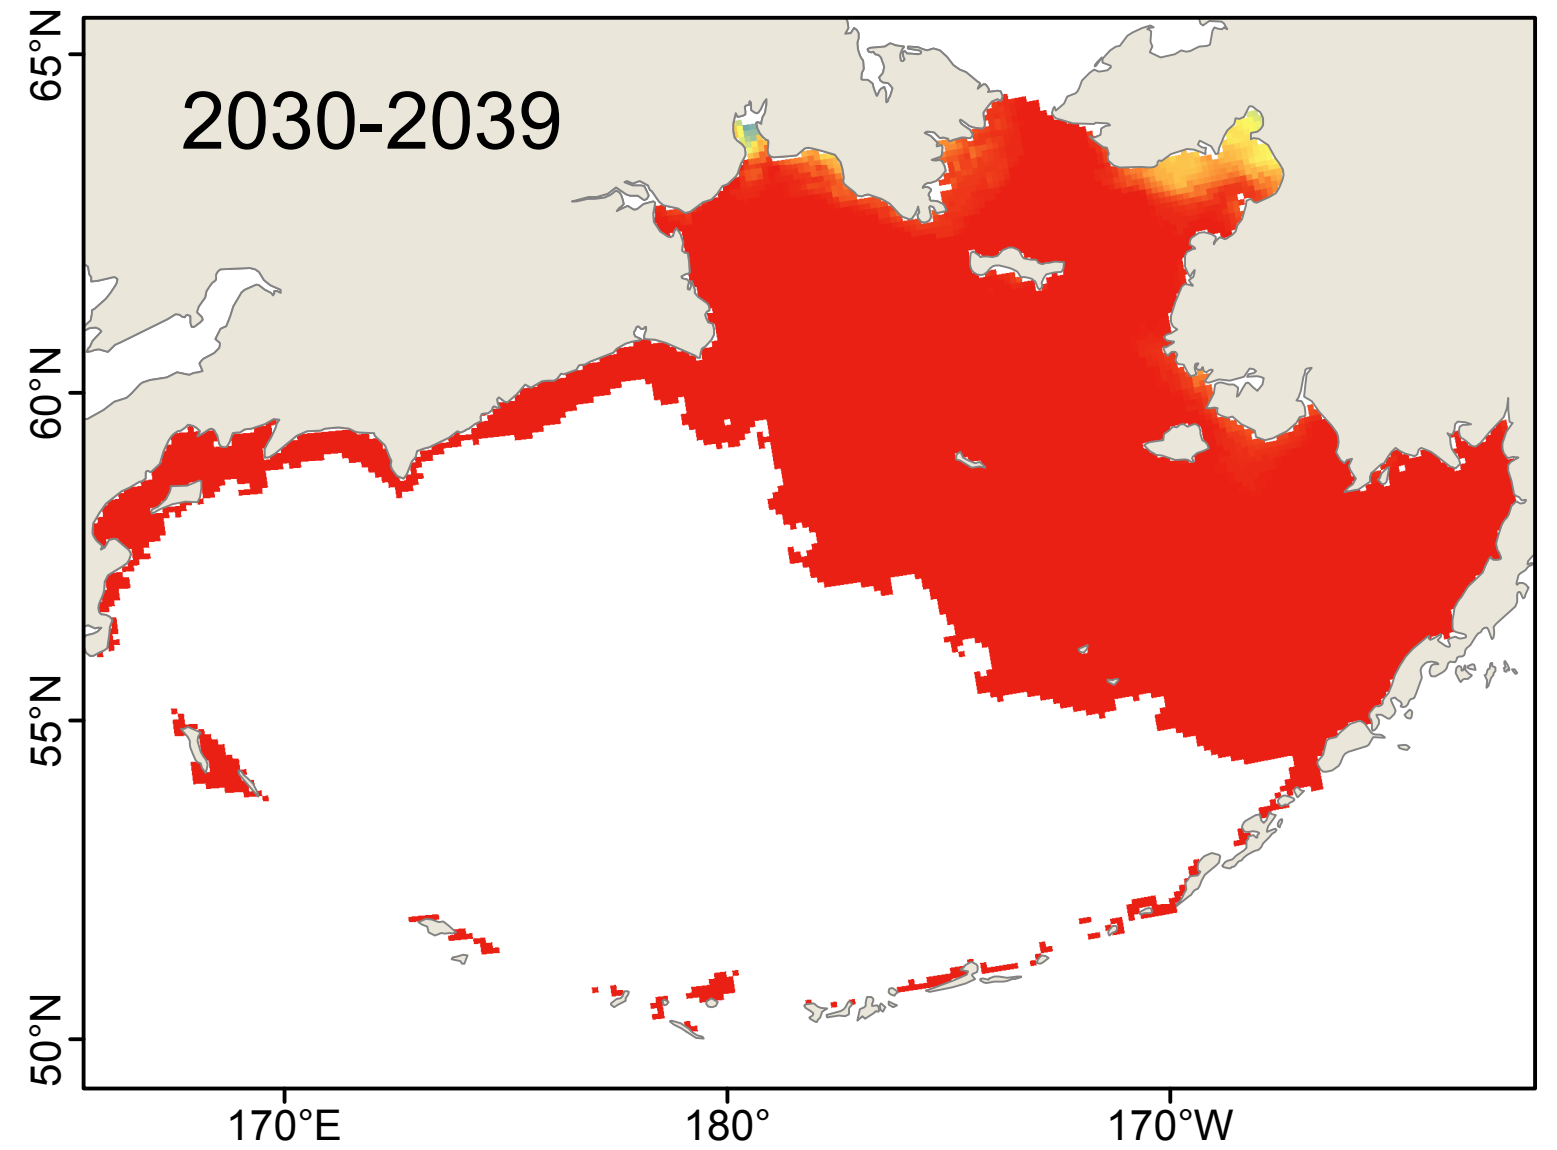

Jassa marmorata: Weekly Survival

Average number of weeks of suitable habitat

0 26 52

(a) Model: CGCM3-t47