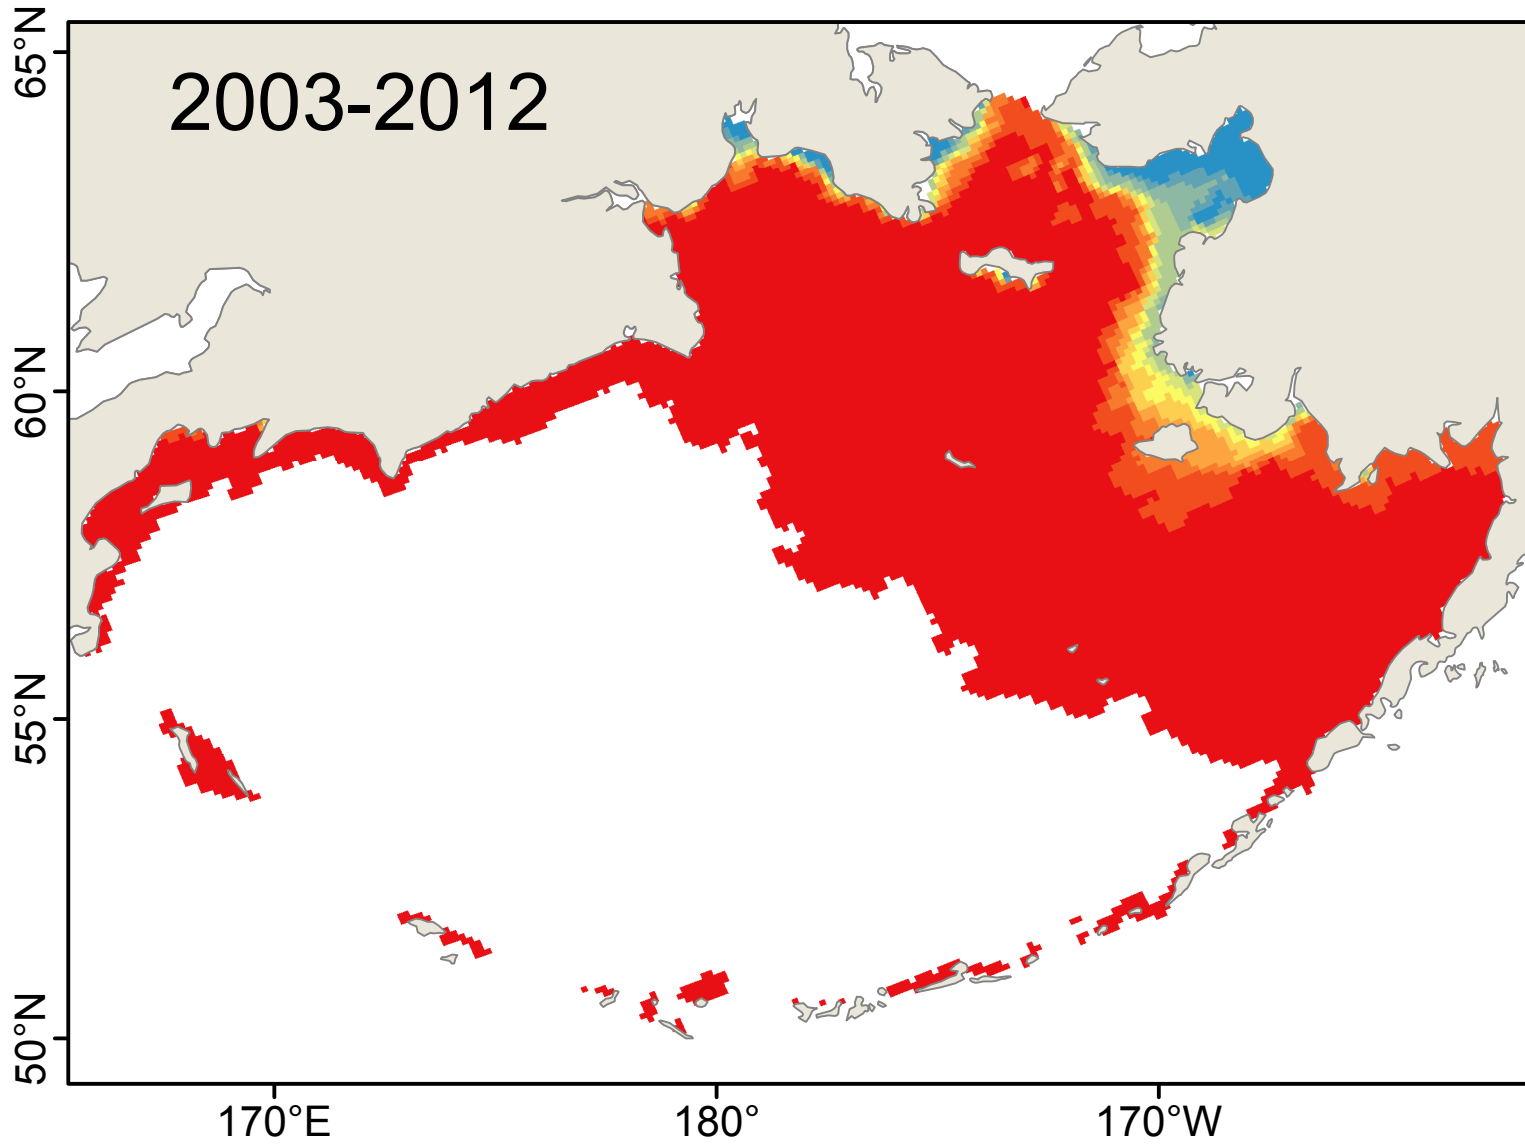

Jassa marmorata: Year-round Survival

Number of years with suitable habitat

(a) Model: CGCM3-t47

(b) Model: ECHO-G

(c) Model: MIROC3.2

Jassa marmorata: Weekly Survival

Average number of weeks of suitable habitat