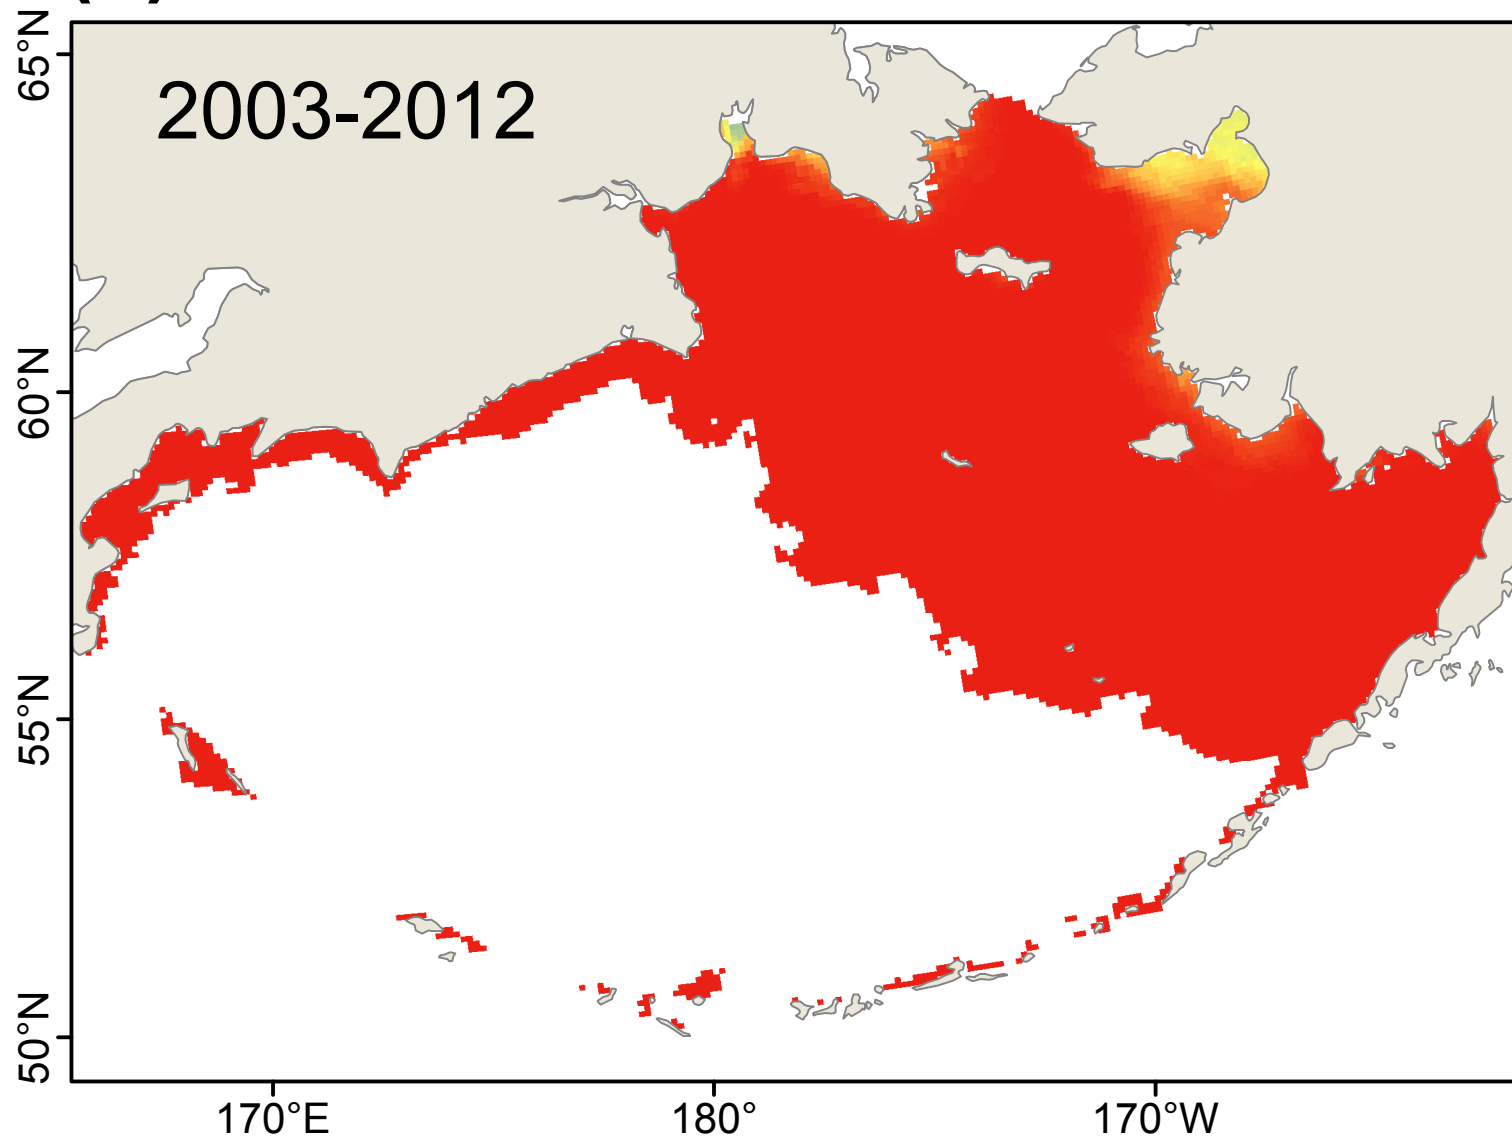

Jassa marmorata: Weekly Survival

Average number of weeks of suitable habitat

0 26 52

(a) Model: CGCM3-t47