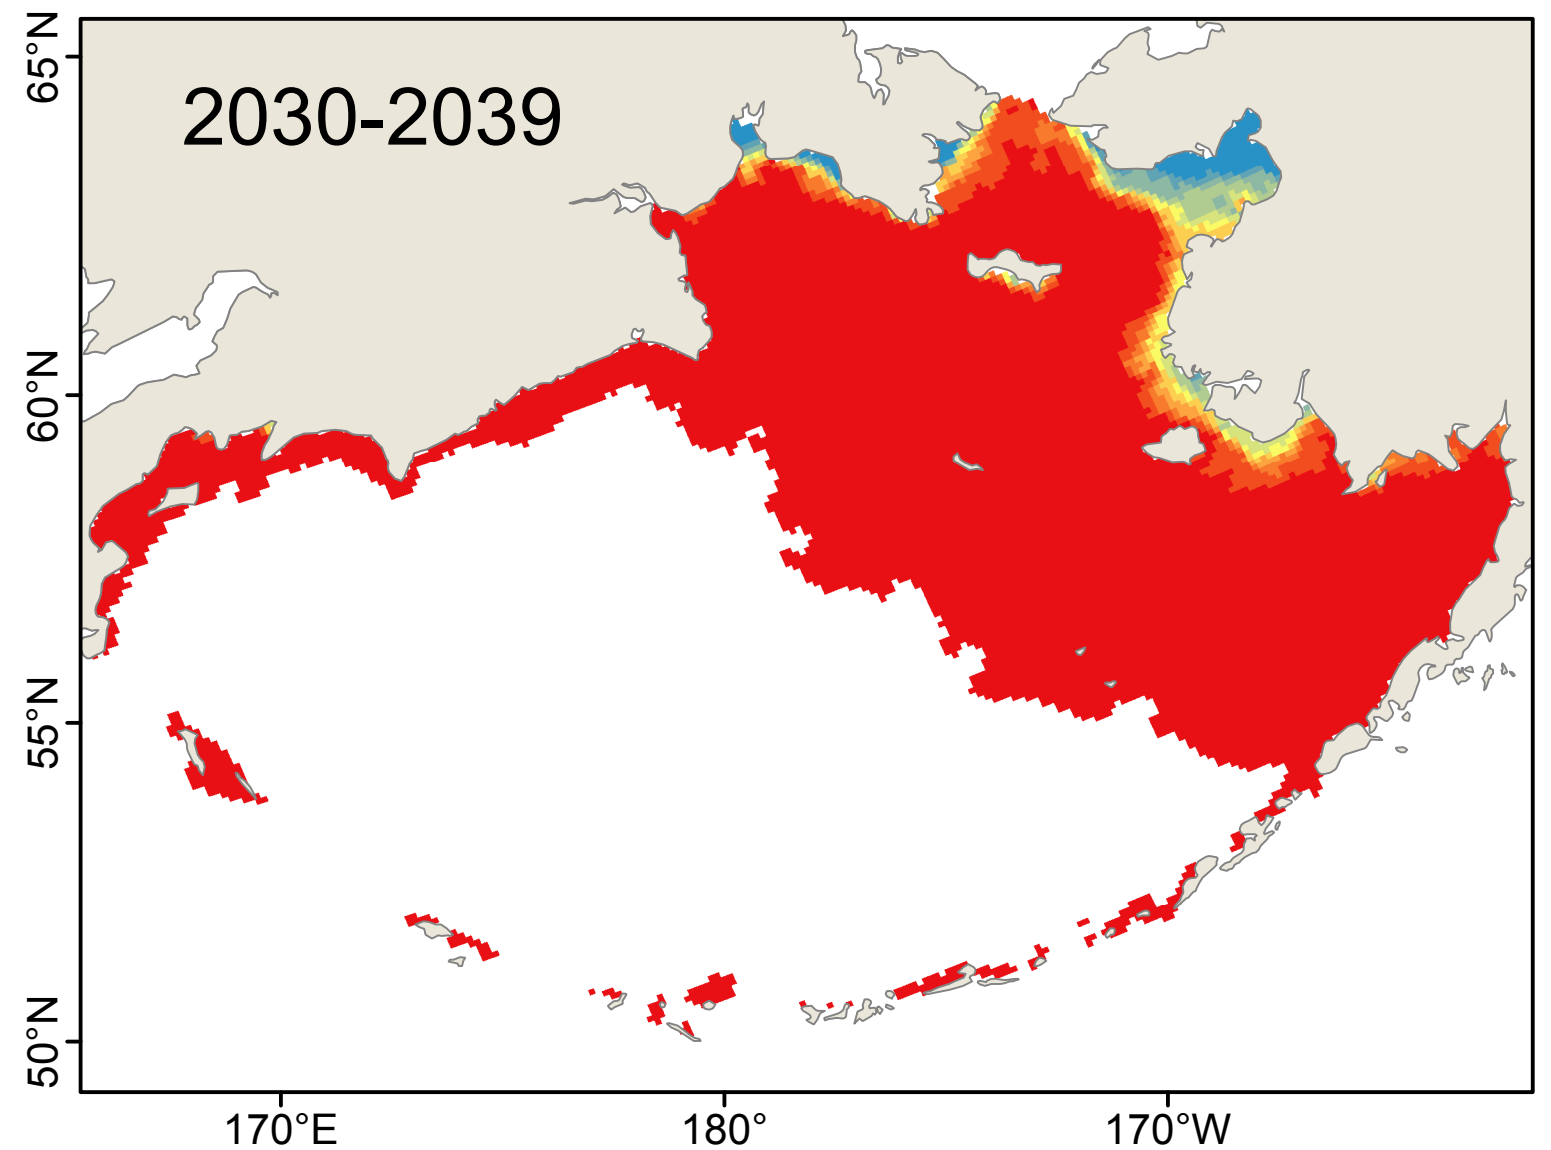

Jassa marmorata: Year-round Survival

Number of years with suitable habitat

(a) Model: CGCM3-t47

(b) Model: ECHO-G

(c) Model: MIROC3.2

Jassa marmorata: Weekly Survival

Average number of weeks of suitable habitat